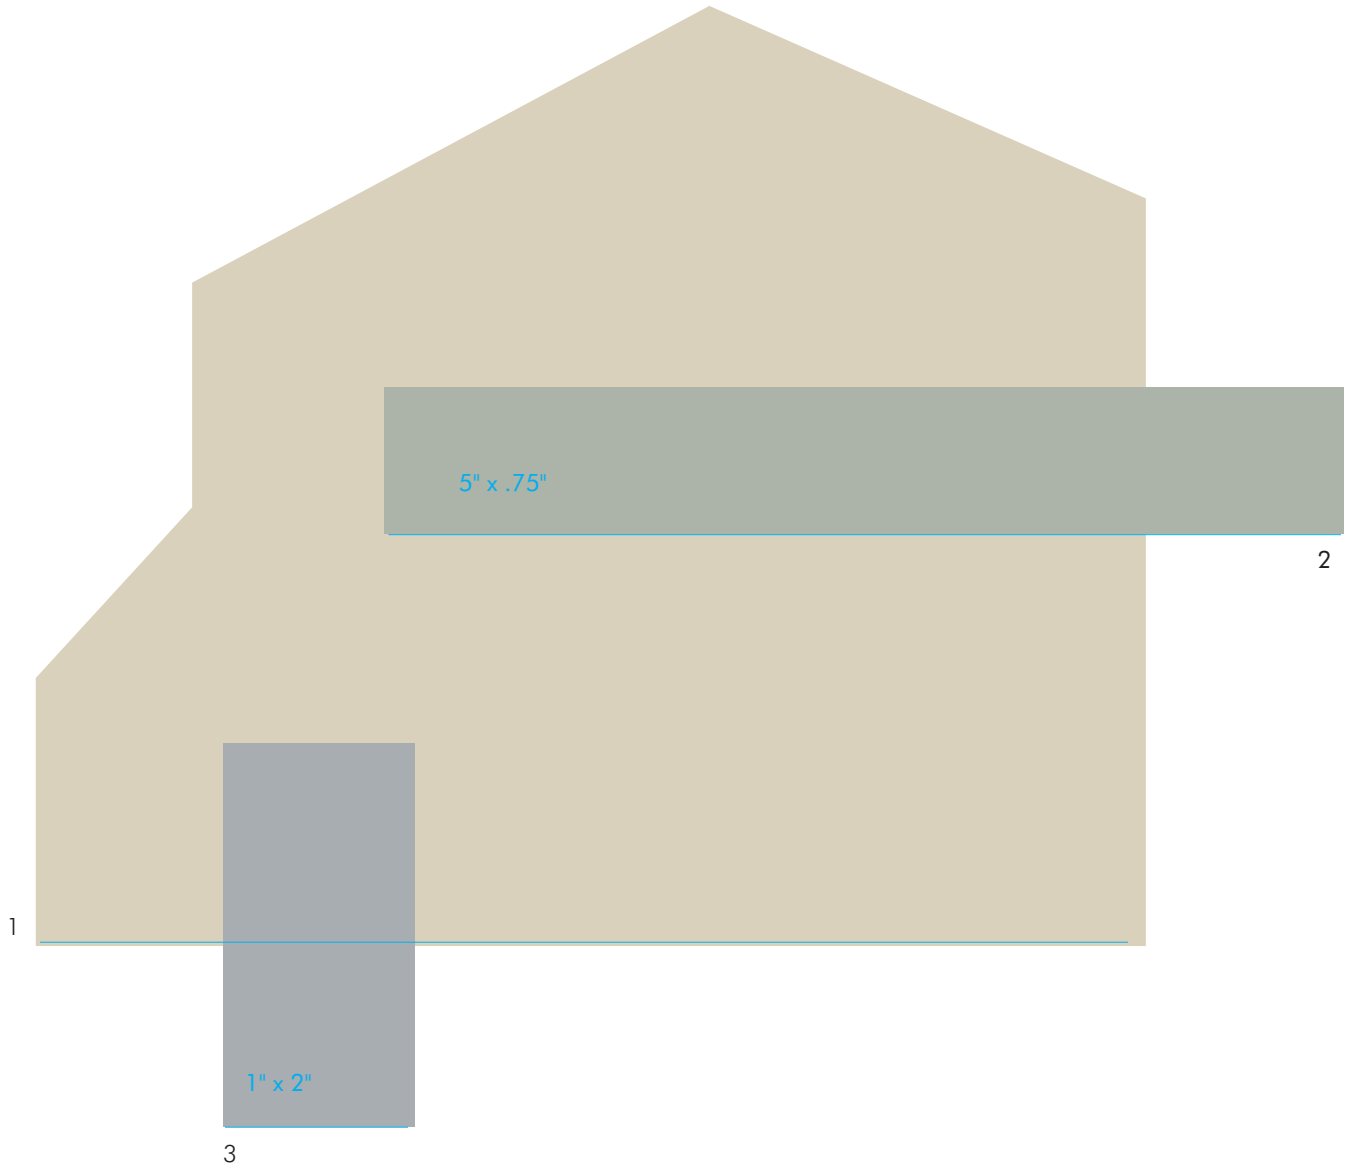

Tallyn's Reach 38

**THE
FINISHING
TOUCH™**

13-04-1133

The Sherwin-Williams /Duron color numbers reference paint colors which approximate as close as possible, to the corresponding vinyl related products and or actual paint colors.

Tallyn's Reach

1 Body	Wool Skein	SW 6148
2 Trim	Oyster Bay	SW 6206
3 Accent	Morning Fog	SW 6255