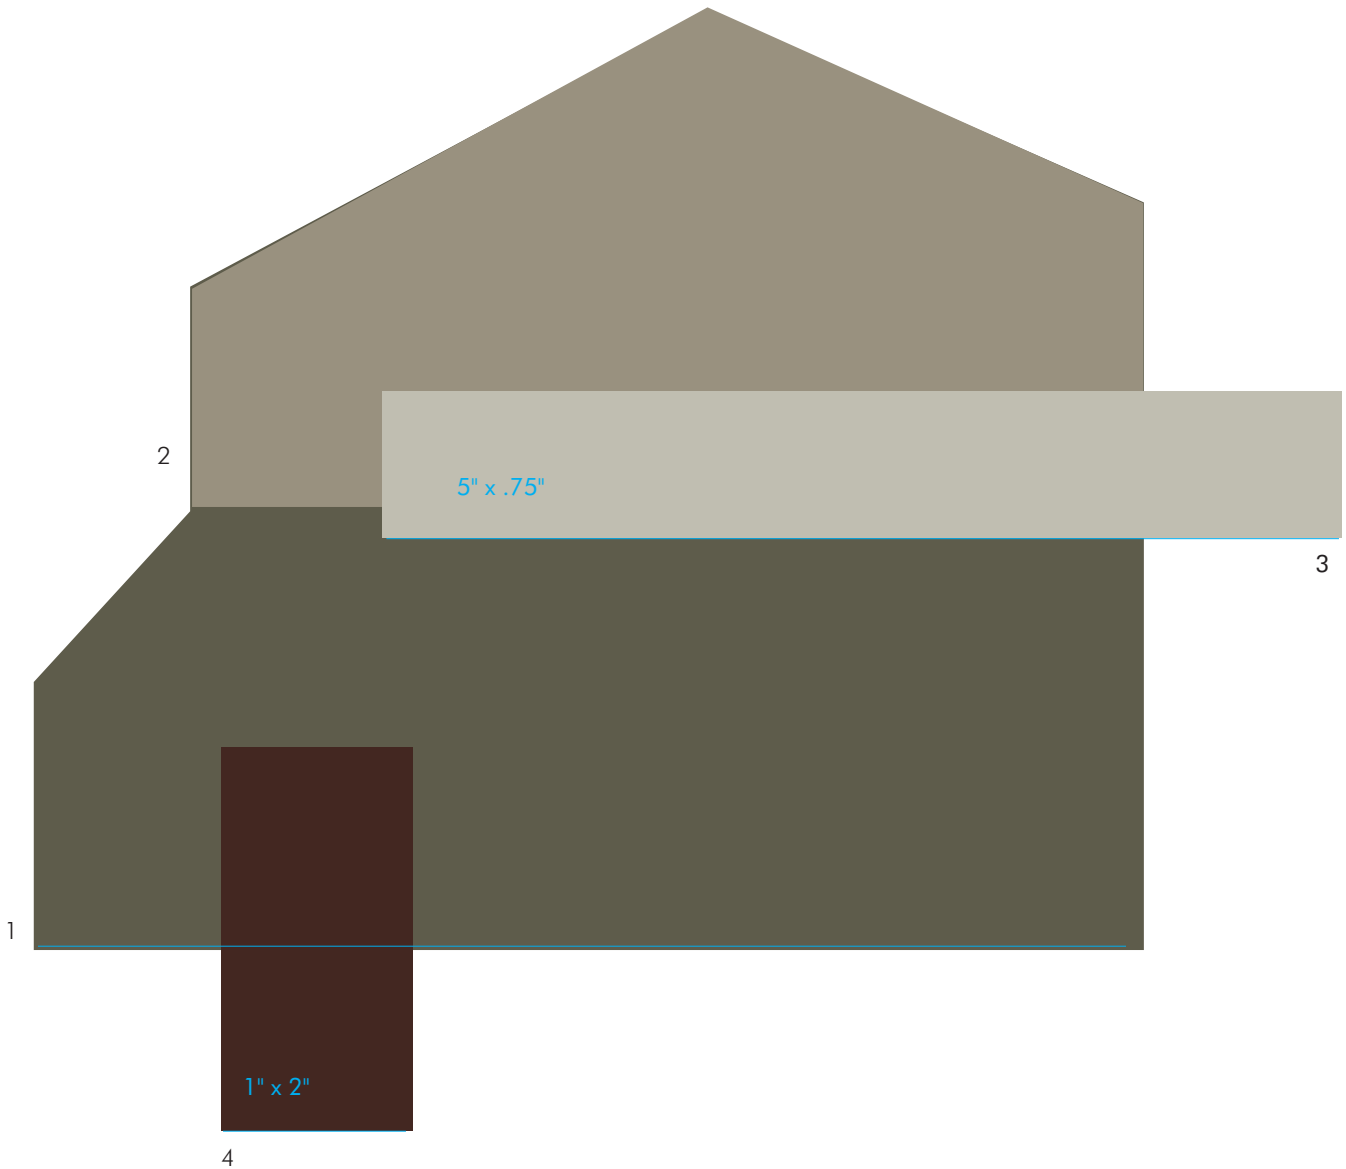

Tallyn's Reach 11

**THE
FINISHING
TOUCH™**

13-04-1133

The Sherwin-Williams /Duron color numbers reference paint colors which approximate as close as possible, to the corresponding vinyl related products and or actual paint colors.

Tallyn's Reach

1 Body 1	Garden Gate	SW 6167
2 Body 2	Zeus	SW 7744
3 Trim	Roycroft Mist Gray	SW 2844
4 Accent	Polished Mahogany	SW 2838