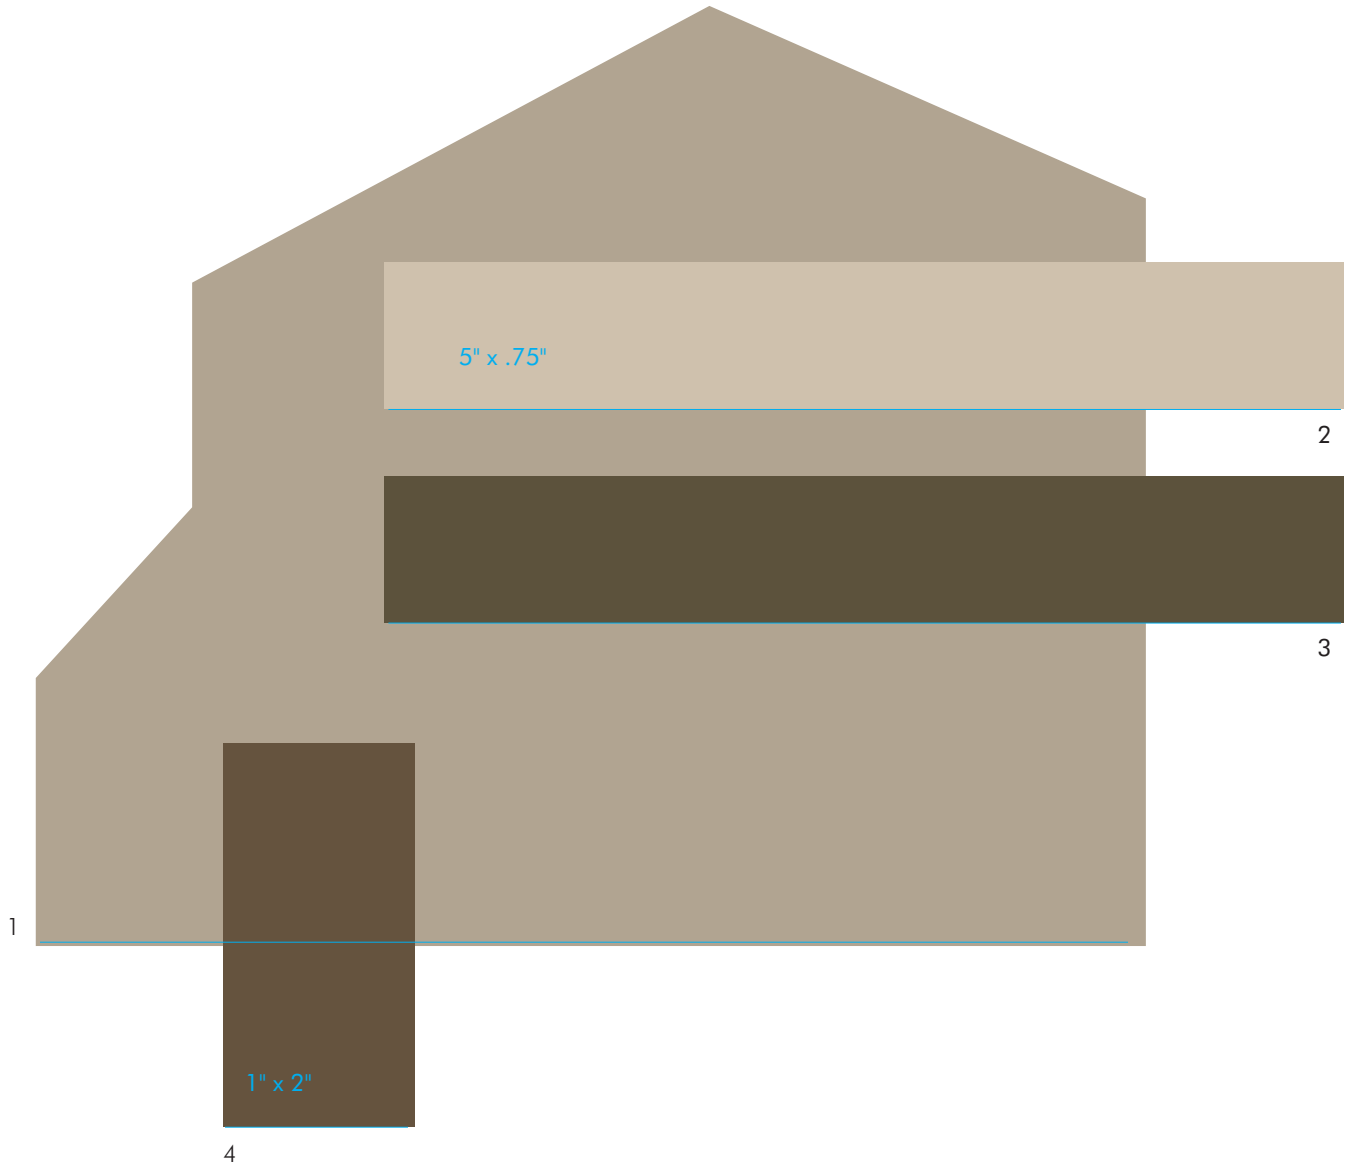

Tallyn's Reach 22

13-04-1133

The Sherwin-Williams /Duron color numbers reference paint colors which approximate as close as possible, to the corresponding vinyl related products and or actual paint colors.

Tallyn's Reach

1 Body	Prairie Grass	SW 7546
2 Trim	Urban Putty	SW 7532
3 Fascia	Best Bronze	SW 6160
4 Accent	Kaffee	SW 6104