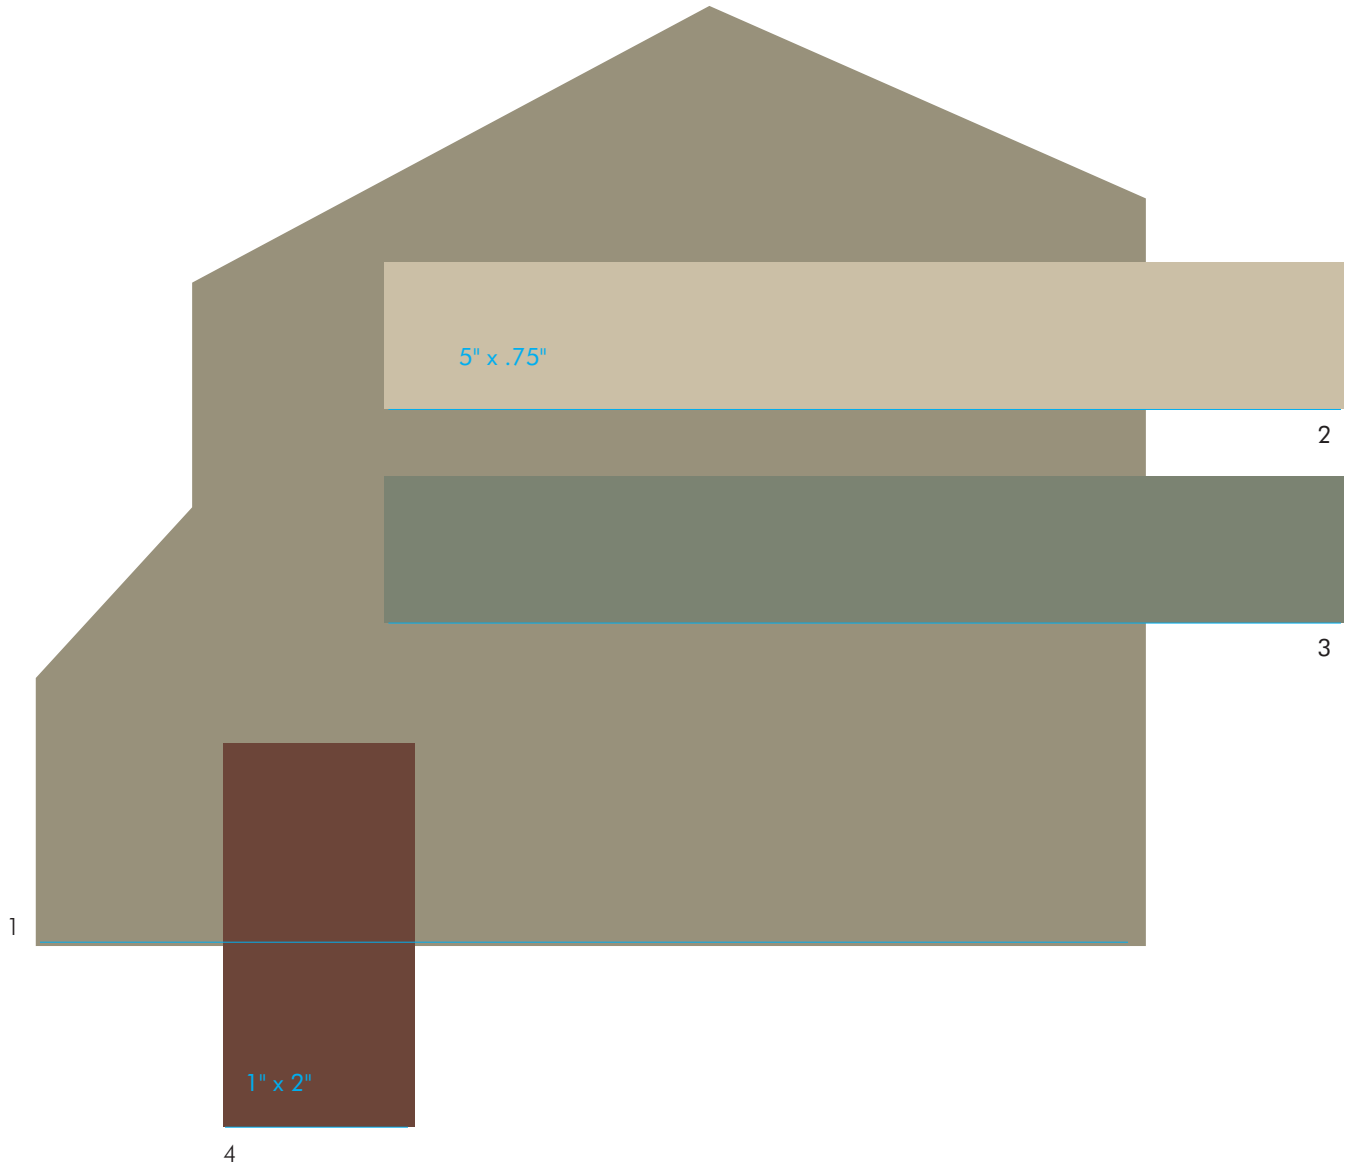

Tallyn's Reach 12

13-04-1133

The Sherwin-Williams /Duron color numbers reference paint colors which approximate as close as possible, to the corresponding vinyl related products and or actual paint colors.

Tallyn's Reach

1 Body	Bunglehouse Gray	SW 2845
2 Trim	Downing Sand	SW 2822
3 Gutters/Fascia	Dried Thyme	SW 6186
4 Accent	Aurora Brown	SW 2837