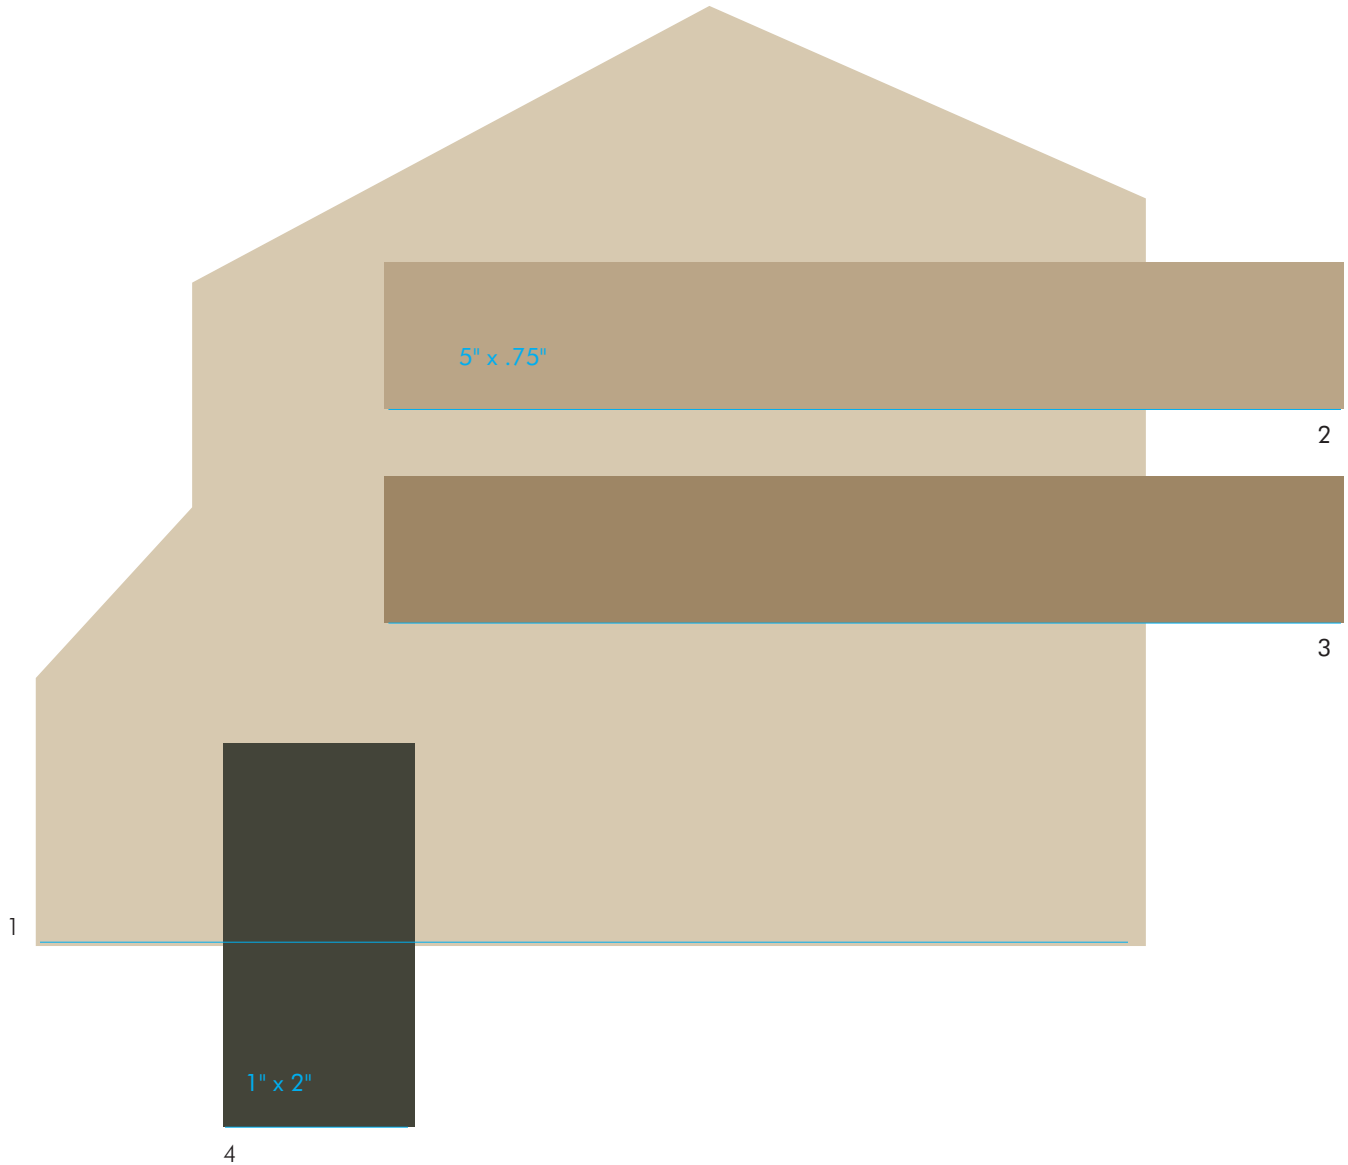

Tallyn's Reach 28

13-04-1133

The Sherwin-Williams /Duron color numbers reference paint colors which approximate as close as possible, to the corresponding vinyl related products and or actual paint colors.

Tallyn's Reach

1 Body	Kilim Beige	SW 6106
2 Trim	Latte	SW 6108
3 Fascia	Hopsack	SW 6109
4 Accent	Andiron	SW 6174