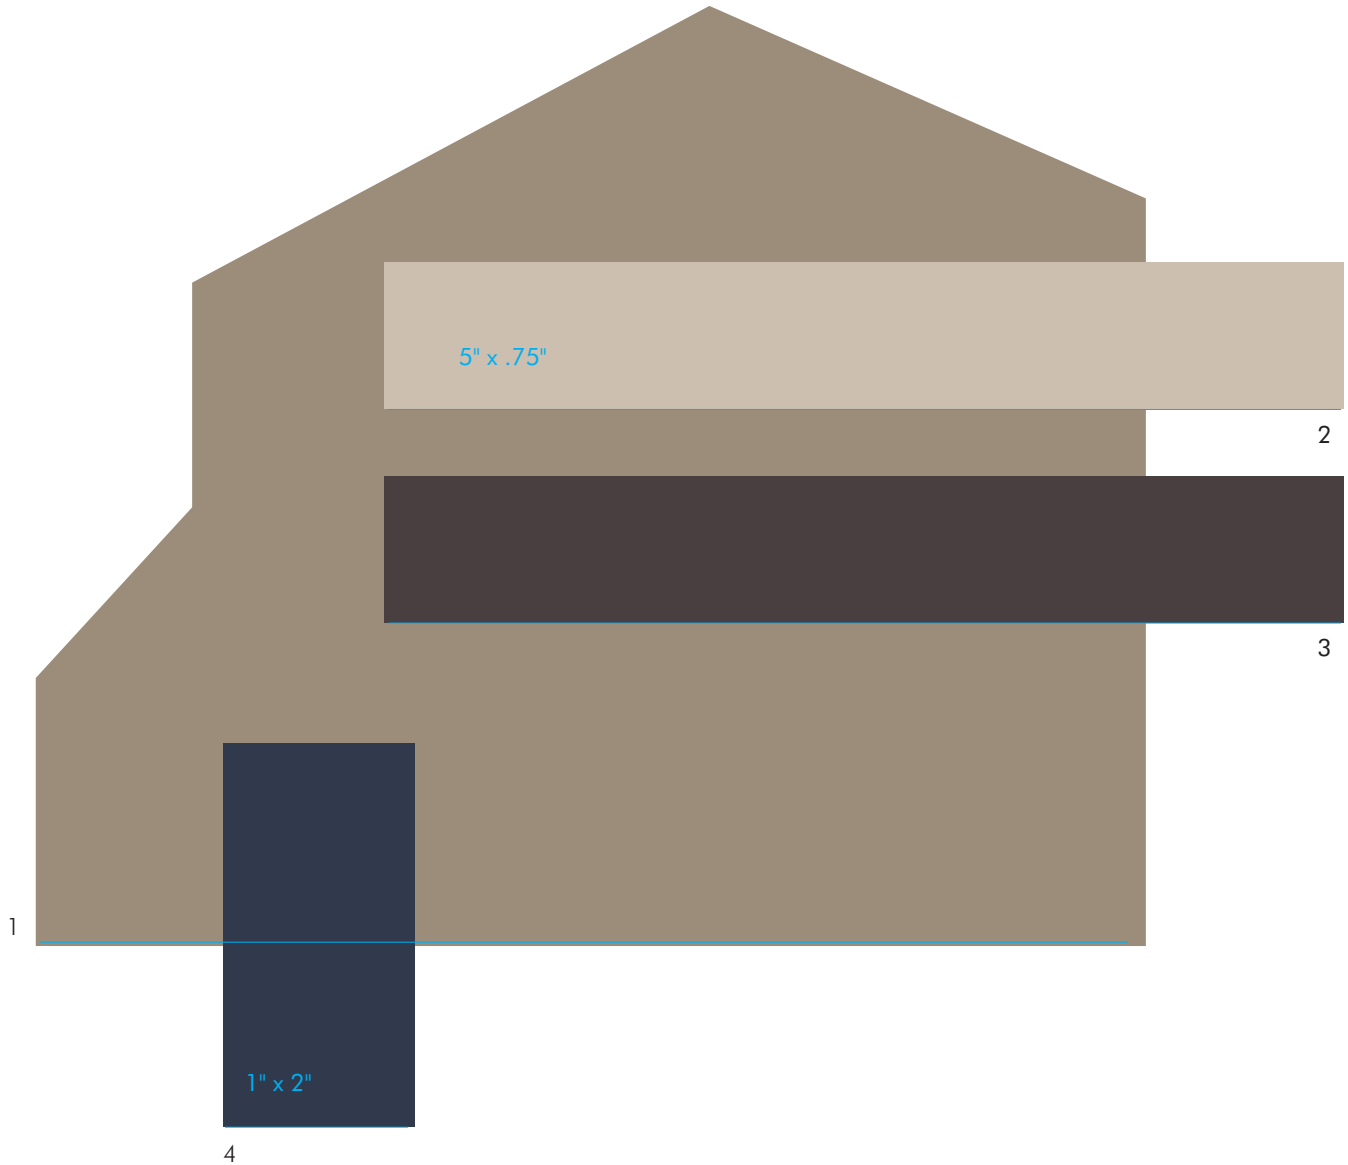

Tallyn's Reach 13

**THE
FINISHING
TOUCH™**

13-04-1133

The Sherwin-Williams /Duron color numbers reference paint colors which approximate as close as possible, to the corresponding vinyl related products and or actual paint colors.

Tallyn's Reach

1 Body	Sycamore Tan	SW 2855
2 Trim	Sandbar	SW 7547
3 Gutters/Fascia	Raisin	SW 7630
4 Accent	Naval	SW 6244