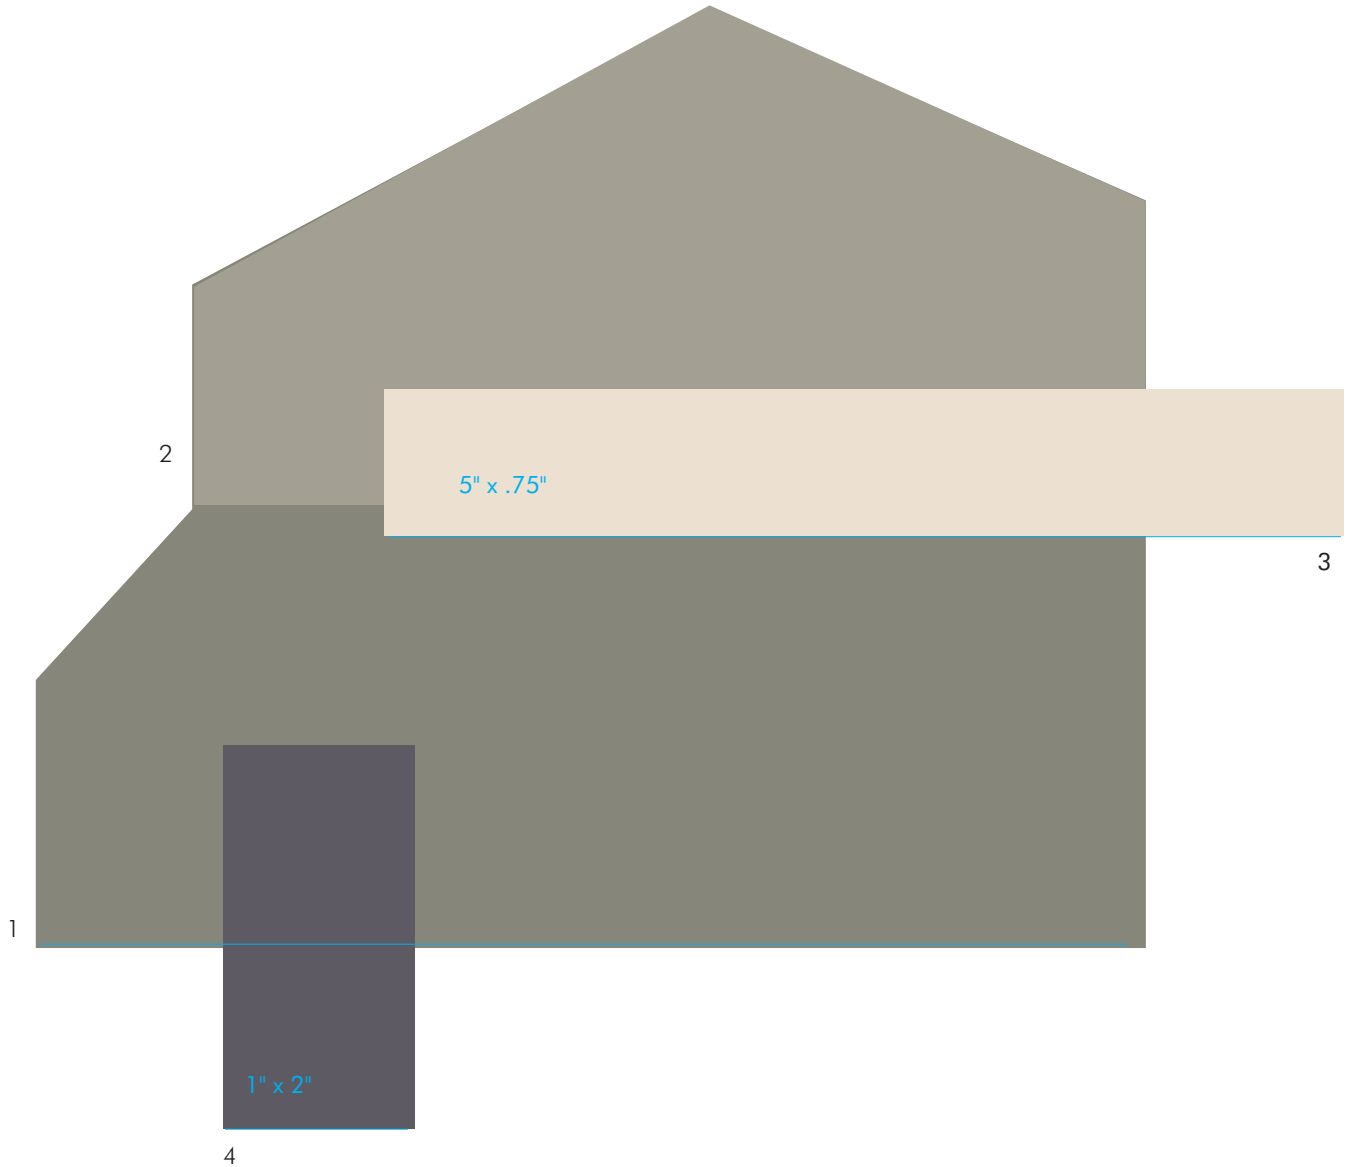

# Tallyn's Reach 1

  
THE  
FINISHING  
TOUCH™

13-04-1133

The Sherwin-Williams /Duron color numbers reference paint colors which approximate as close as possible, to the corresponding vinyl related products and or actual paint colors.