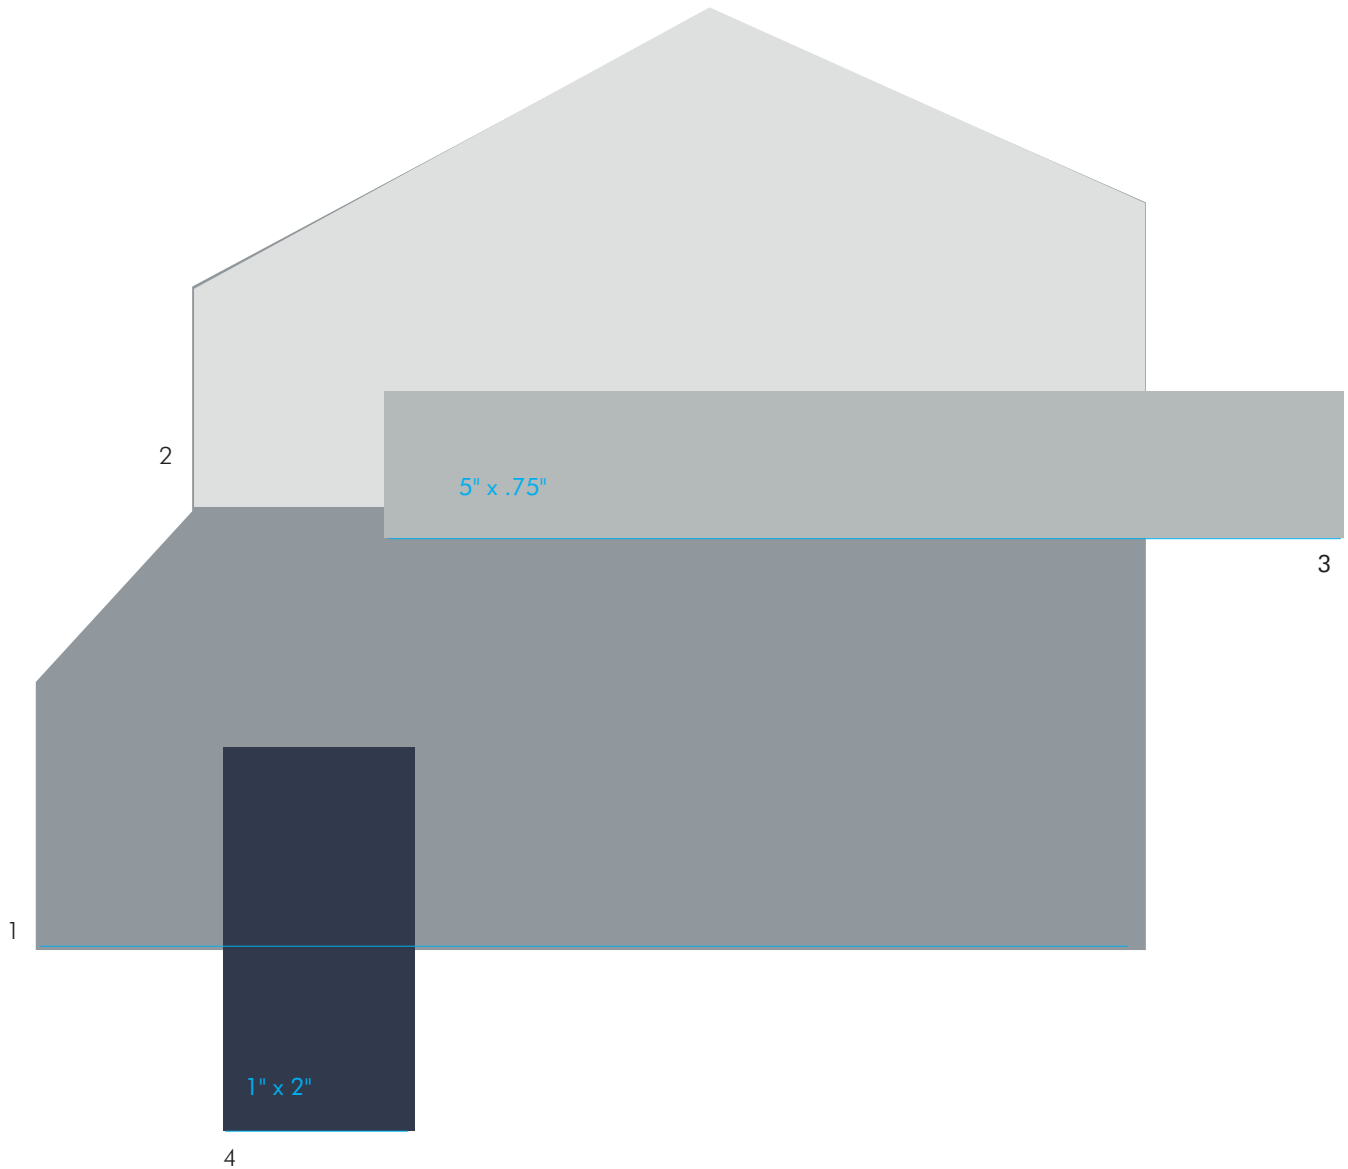

Tallyn's Reach 4

**THE
FINISHING
TOUCH™**

13-04-1133

The Sherwin-Williams /Duron color numbers reference paint colors which approximate as close as possible, to the corresponding vinyl related products and or actual paint colors.

Tallyn's Reach

1 Body 1	Steely Gray	SW 7664
2 Body 2	Rhinestone	SW 7656
3 Trim	Monorail Silver	SW 7663
4 Accent	Naval	SW 6244