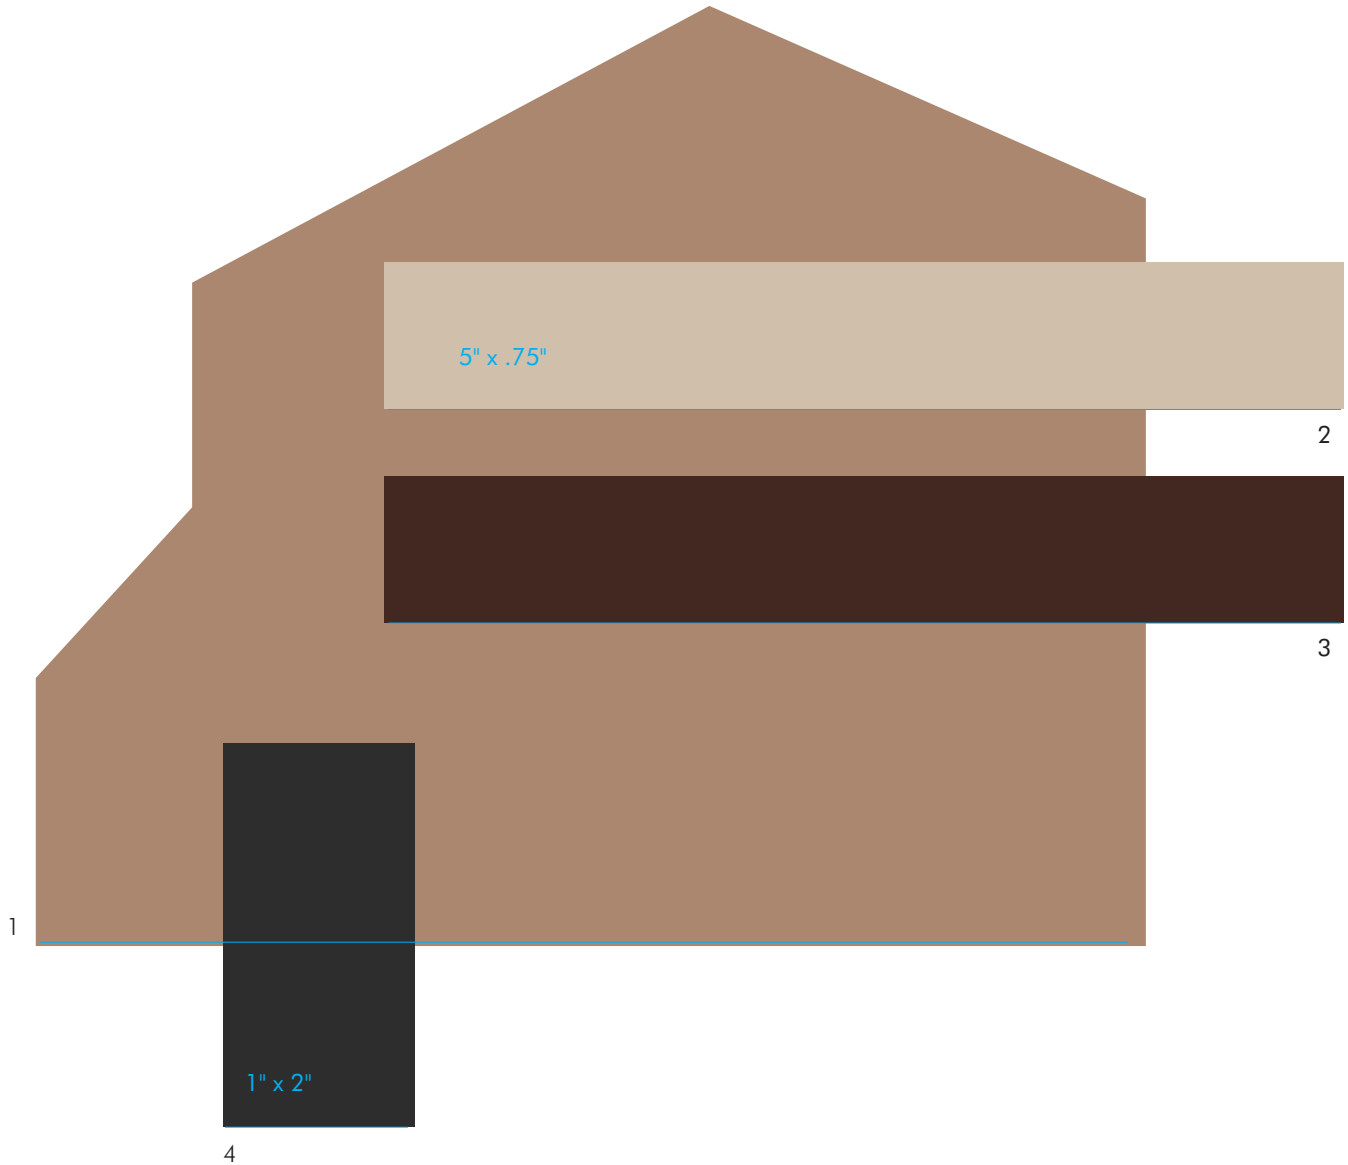

Tallyn's Reach 17

**THE
FINISHING
TOUCH™**

13-04-1133

The Sherwin-Williams /Duron color numbers reference paint colors which approximate as close as possible, to the corresponding vinyl related products and or actual paint colors.

Tallyn's Reach

1 Body	Pottery Urn	SW 7715
2 Trim	Nantucket Dune	SW 7527
3 Gutters/Fascia	Polished Mahogany	SW 2838
4 Accent	Tricorn Black	SW 6258