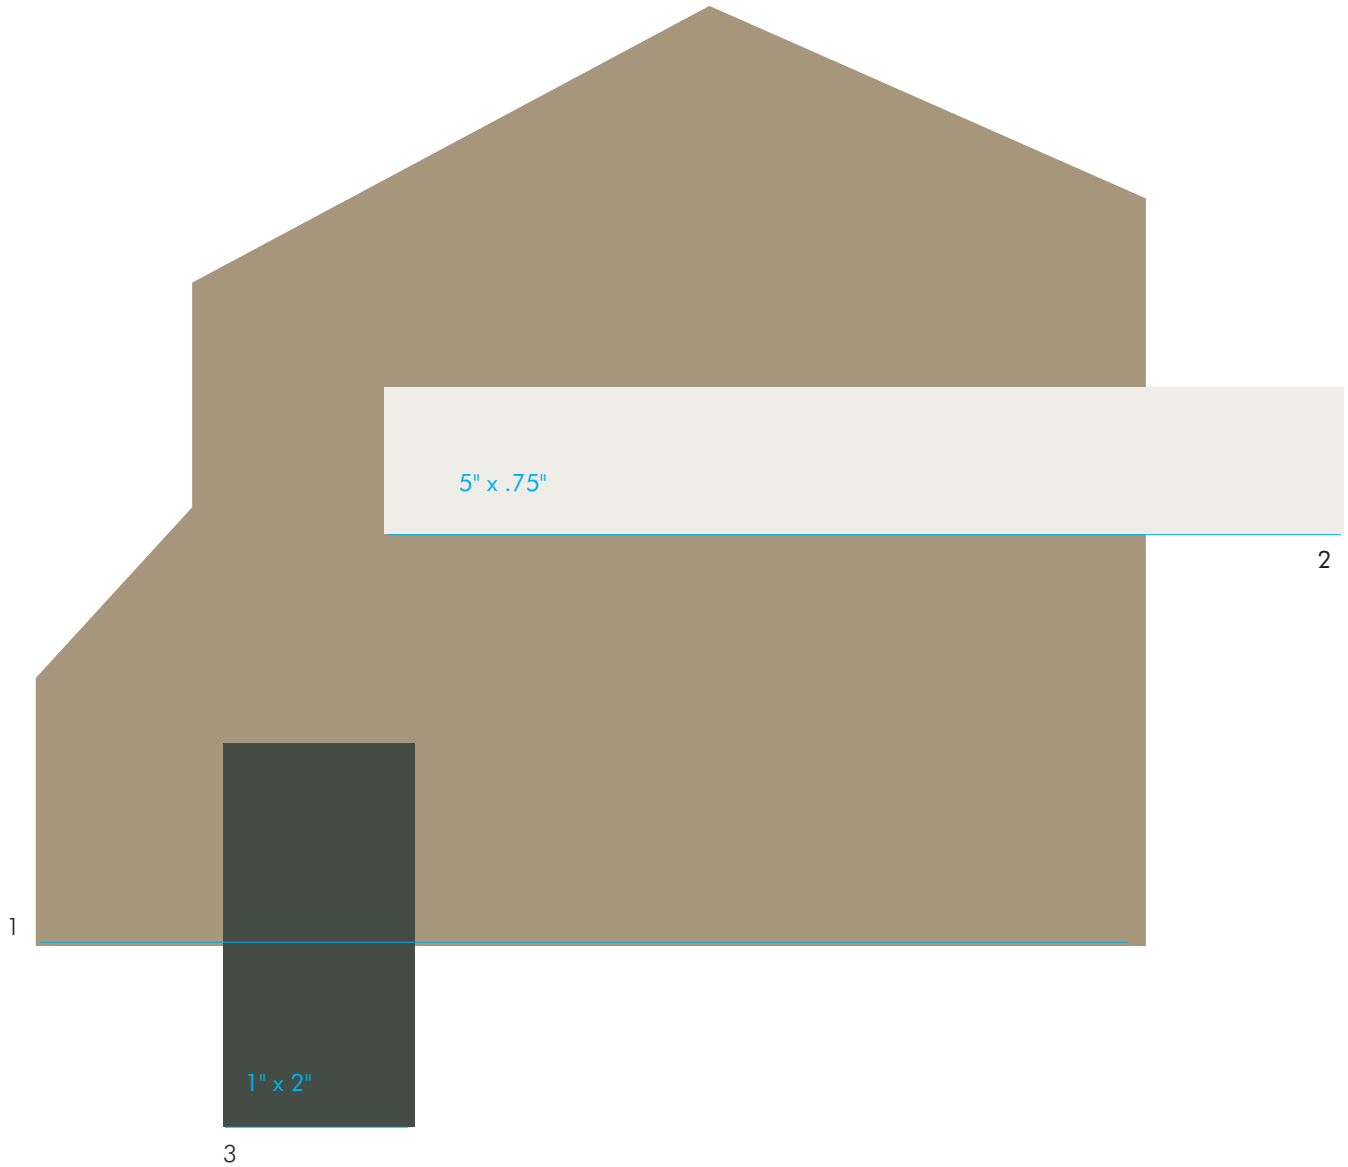

Tallyn's Reach 45

13-04-1133

The Sherwin-Williams /Duron color numbers reference paint colors which approximate as close as possible, to the corresponding vinyl related products and or actual paint colors.

Tallyn's Reach

1 Body	Colonial Revival Stone	SW 2827
2 Trim	Pure White	SW 7005
3 Accent	Olympic Range	SW 7750