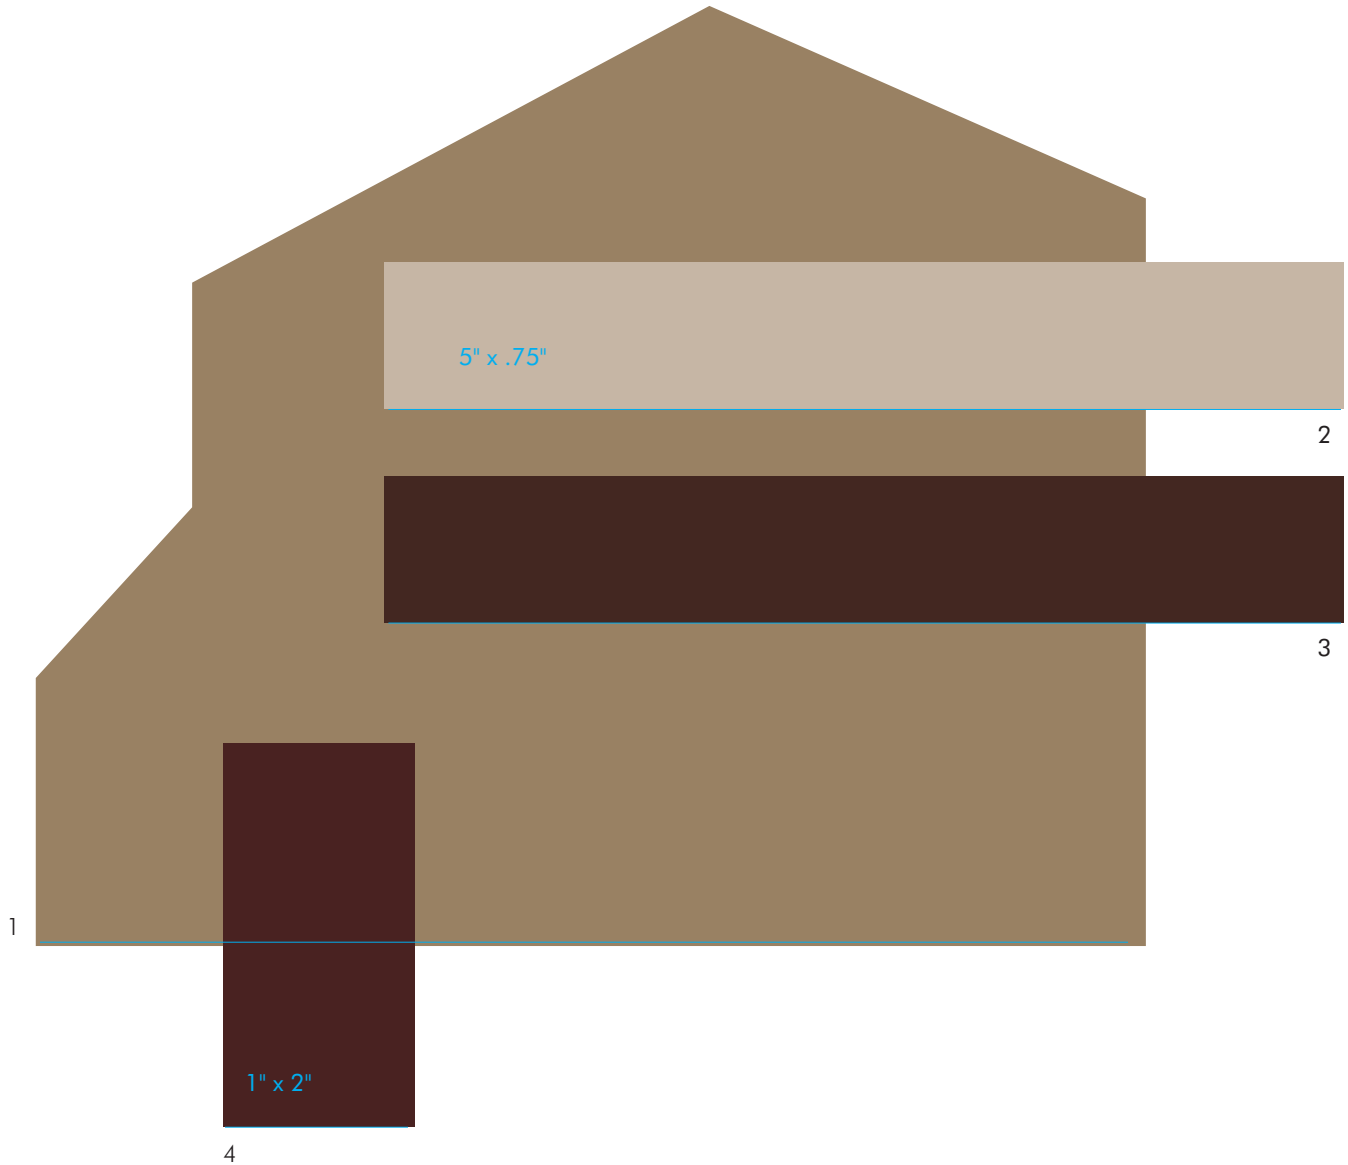

Tallyn's Reach 14

**THE
FINISHING
TOUCH™**

13-04-1133

The Sherwin-Williams /Duron color numbers reference paint colors which approximate as close as possible, to the corresponding vinyl related products and or actual paint colors.

Tallyn's Reach

1 Body	Rookwood Clay	SW 2823
2 Trim	Pavillion Beige	SW 7512
3 Gutters/Fascia	Polished Mahogany	SW 2838
4 Accent	Rookwood Dark Red	SW 2801