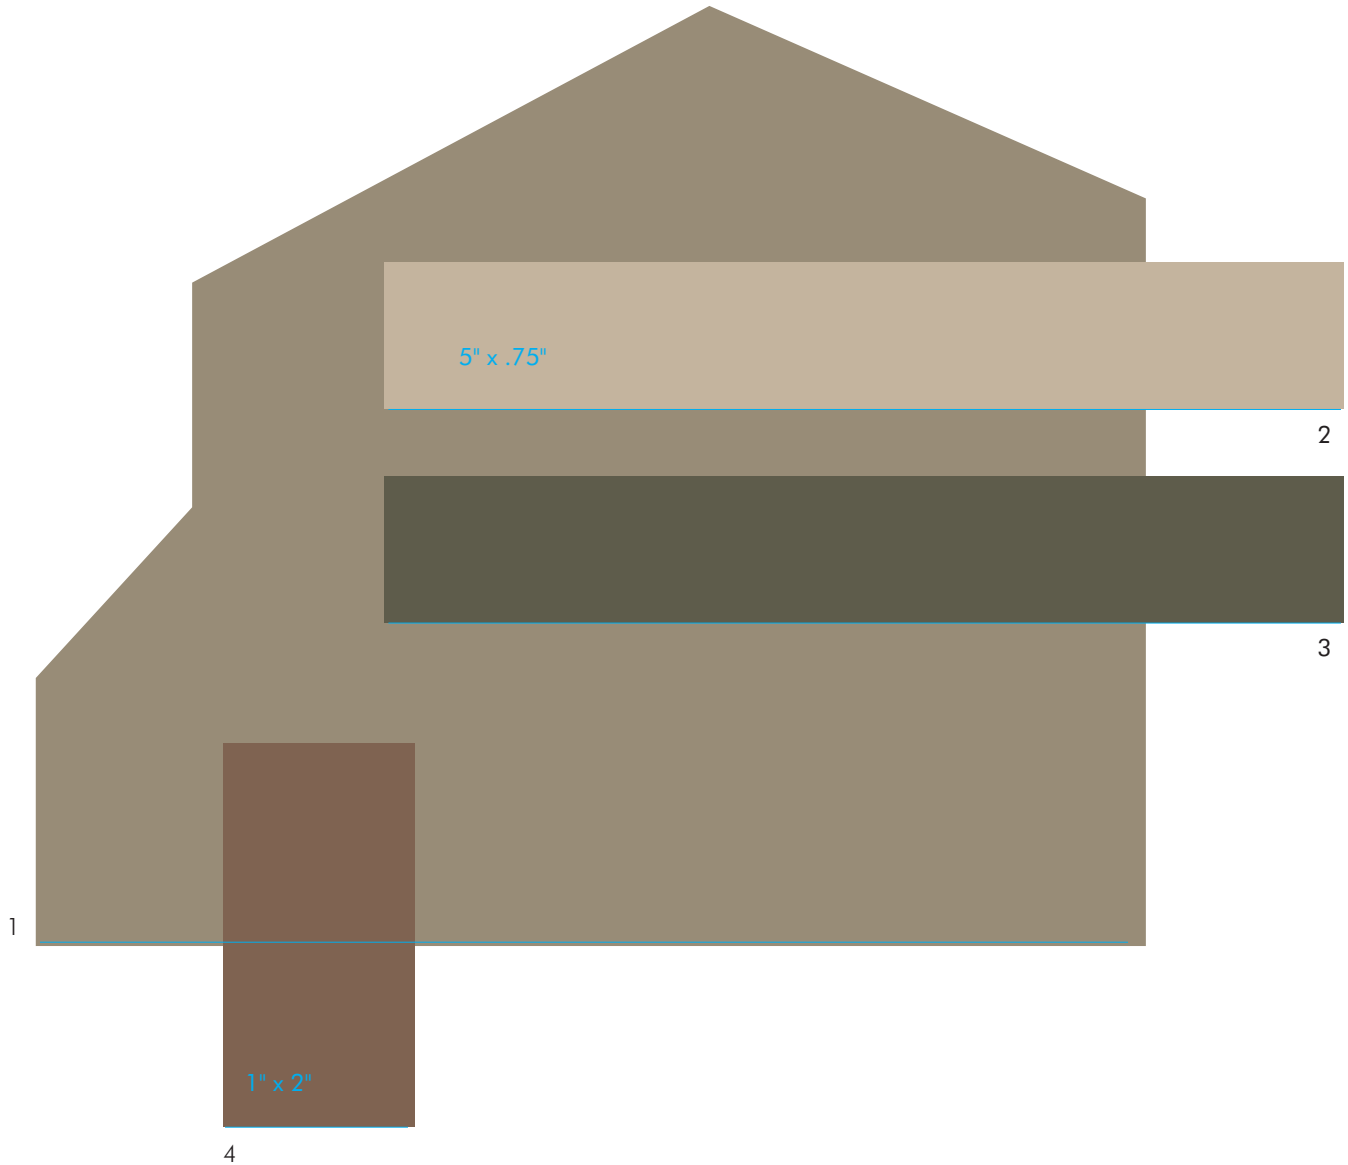

Tallyn's Reach 19

13-04-1133

The Sherwin-Williams /Duron color numbers reference paint colors which approximate as close as possible, to the corresponding vinyl related products and or actual paint colors.

Tallyn's Reach

1 Body	Curio Gray	SW 0024
2 Trim	Barcelona Beige	SW 7530
3 Gutters/Fascia	Garden Gate	SW 6167
4 Accent	Quatersawn Oak	SW 2836