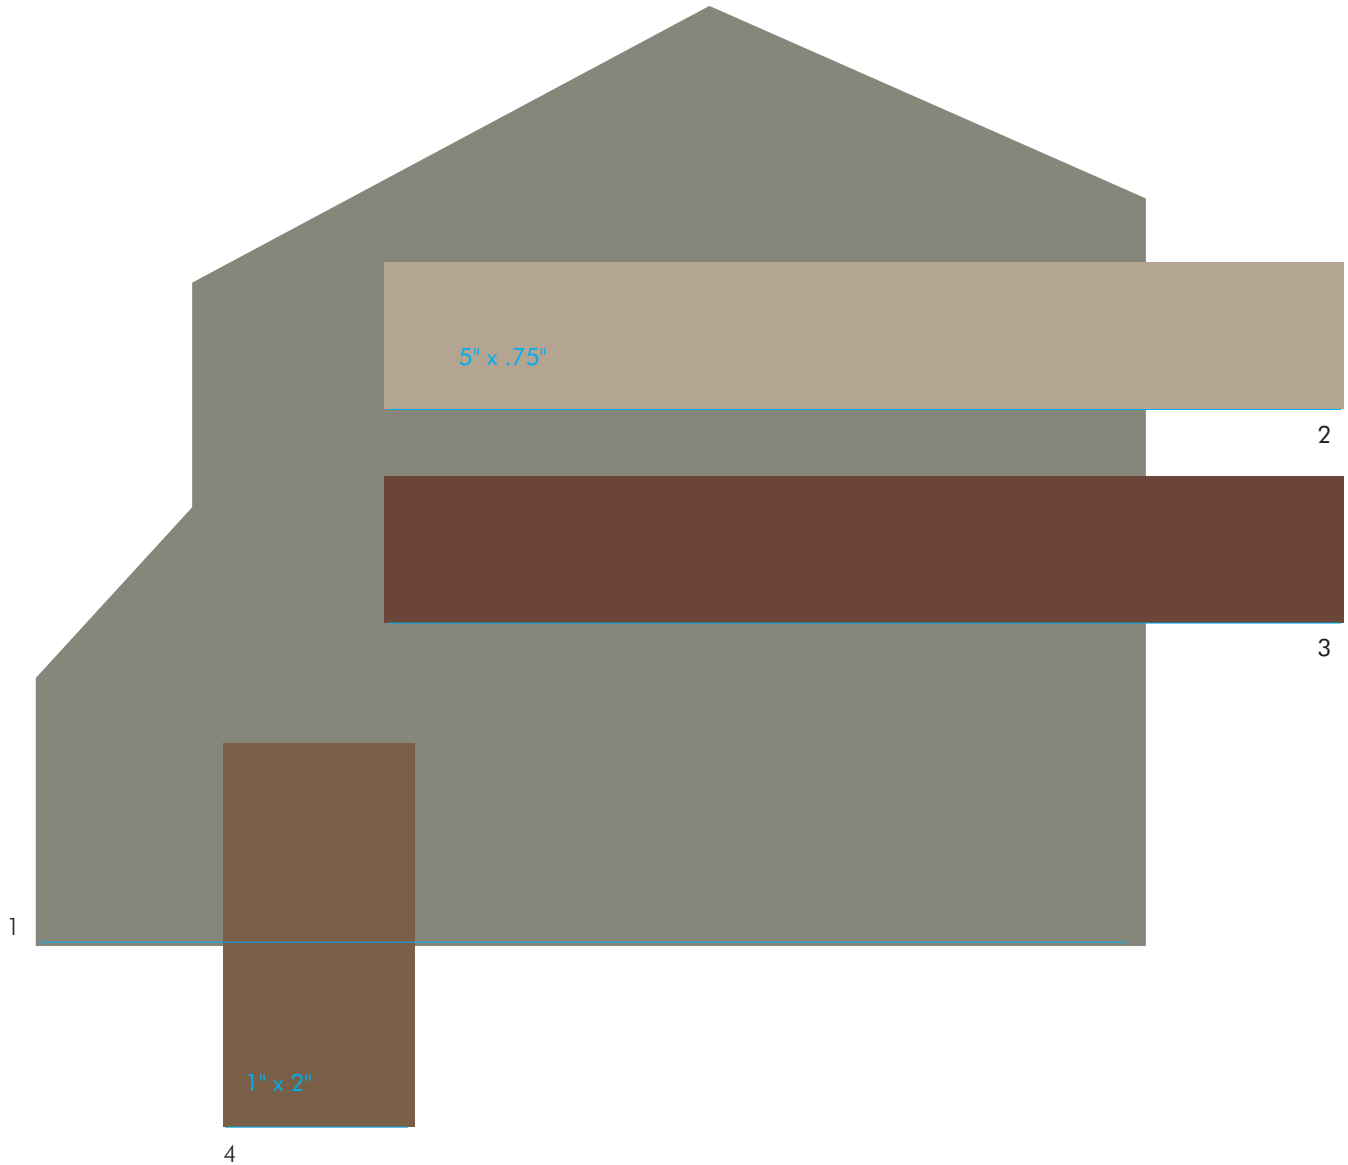

Tallyn's Reach 16

13-04-1133

The Sherwin-Williams /Duron color numbers reference paint colors which approximate as close as possible, to the corresponding vinyl related products and or actual paint colors.

Tallyn's Reach

1 Body	Mountain Road	SW 7743
2 Trim	Stone Lion	SW 7507
3 Gutters/Fascia	Aurora Brown	SW 2837
4 Accent	Grounded	SW 6089