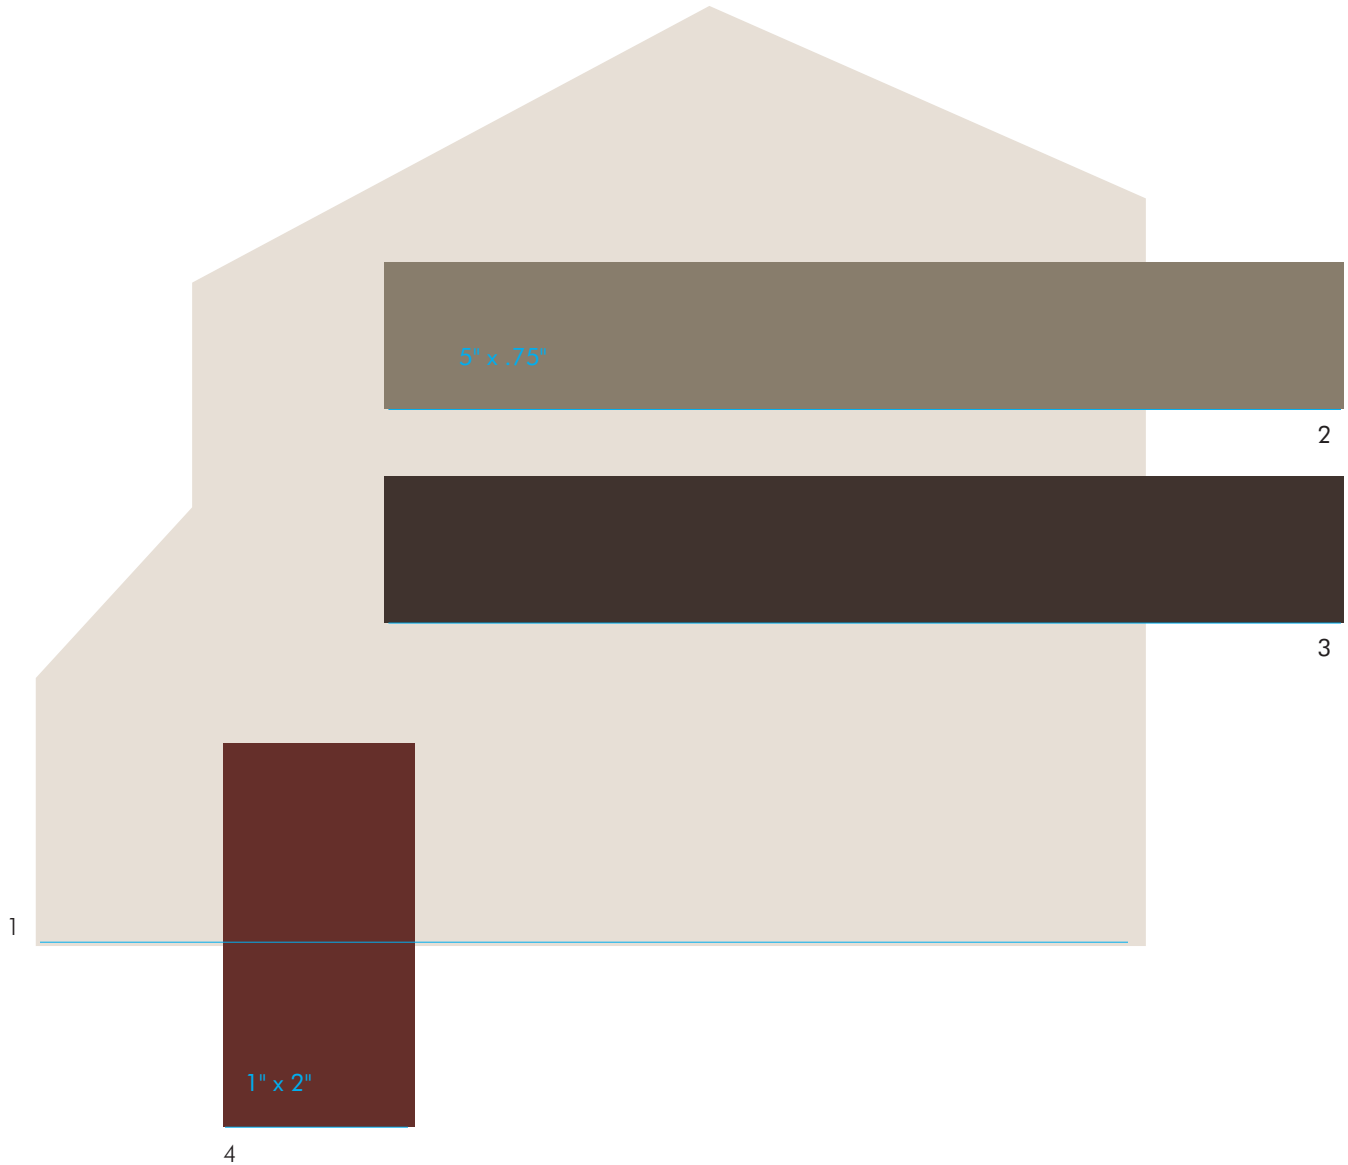

Tallyn's Reach 20

**THE
FINISHING
TOUCH™**

13-04-1133

The Sherwin-Williams /Duron color numbers reference paint colors which approximate as close as possible, to the corresponding vinyl related products and or actual paint colors.

Tallyn's Reach

1 Body	Nice White	SW 6063
2 Trim	Warm Stone	SW 7032
3 Fascia	Black Bean	SW 6006
4 Accent	Rookwood Red	SW 2802