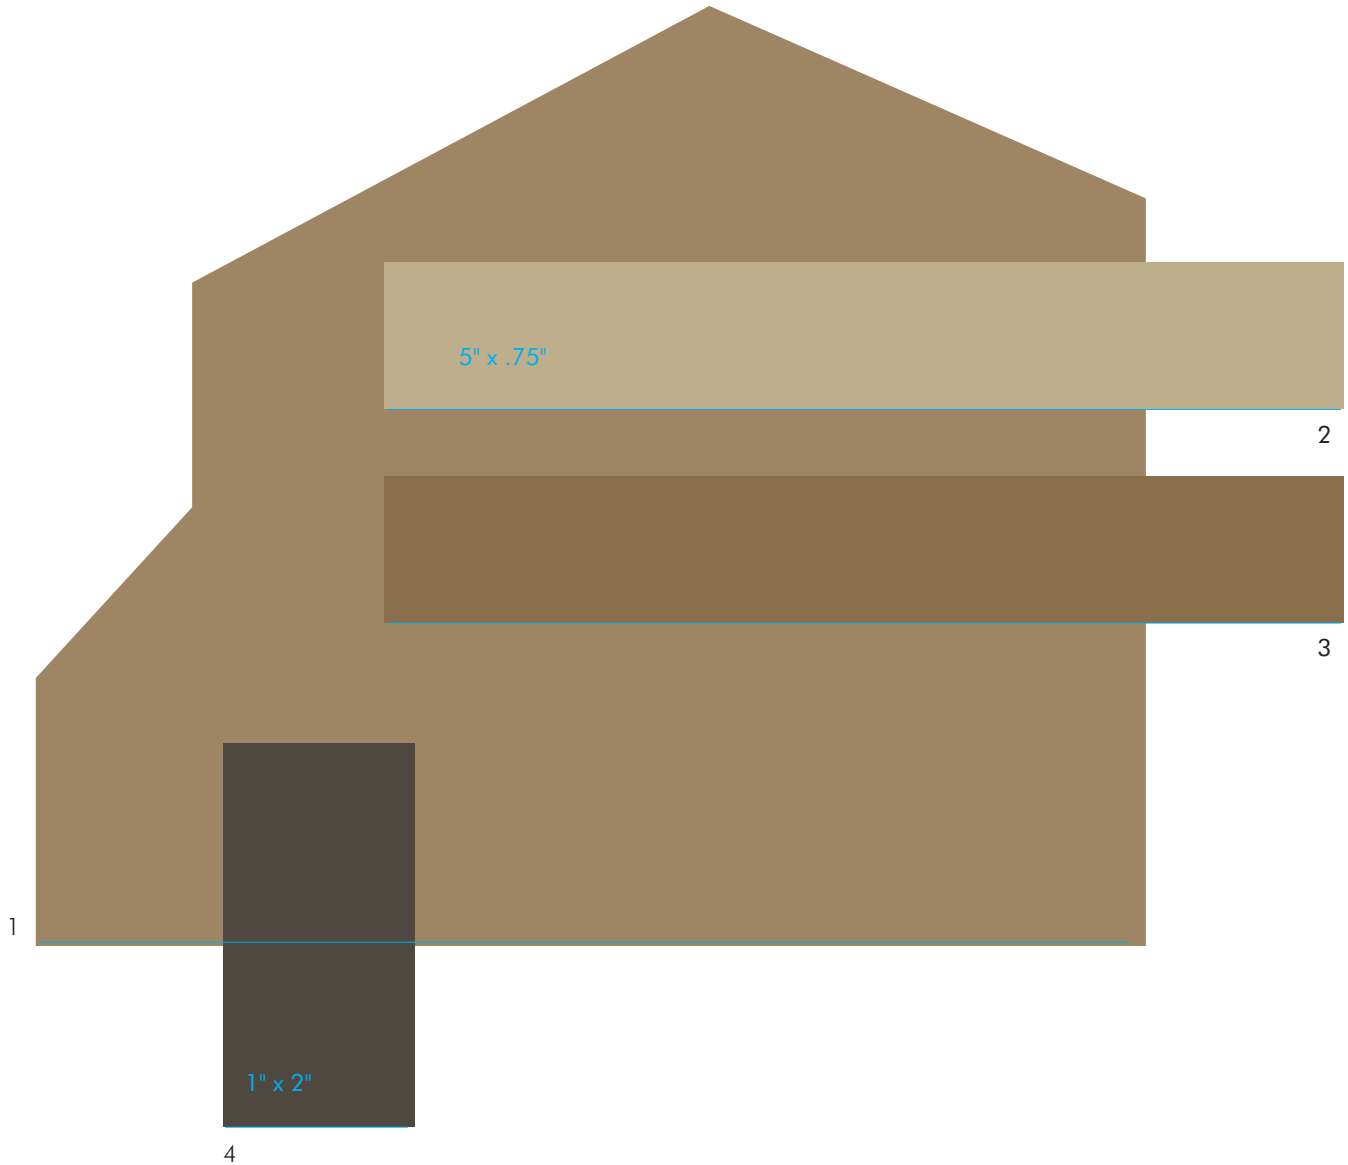

Tallyn's Reach 21

**THE
FINISHING
TOUCH™**

13-04-1133

The Sherwin-Williams /Duron color numbers reference paint colors which approximate as close as possible, to the corresponding vinyl related products and or actual paint colors.

Tallyn's Reach

1 Body	Hopsack	SW 6109
2 Trim	Basket Beige	SW 6143
3 Fascia	Steady Brown	SW 6110
4 Accent	Black Fox	SW 7020