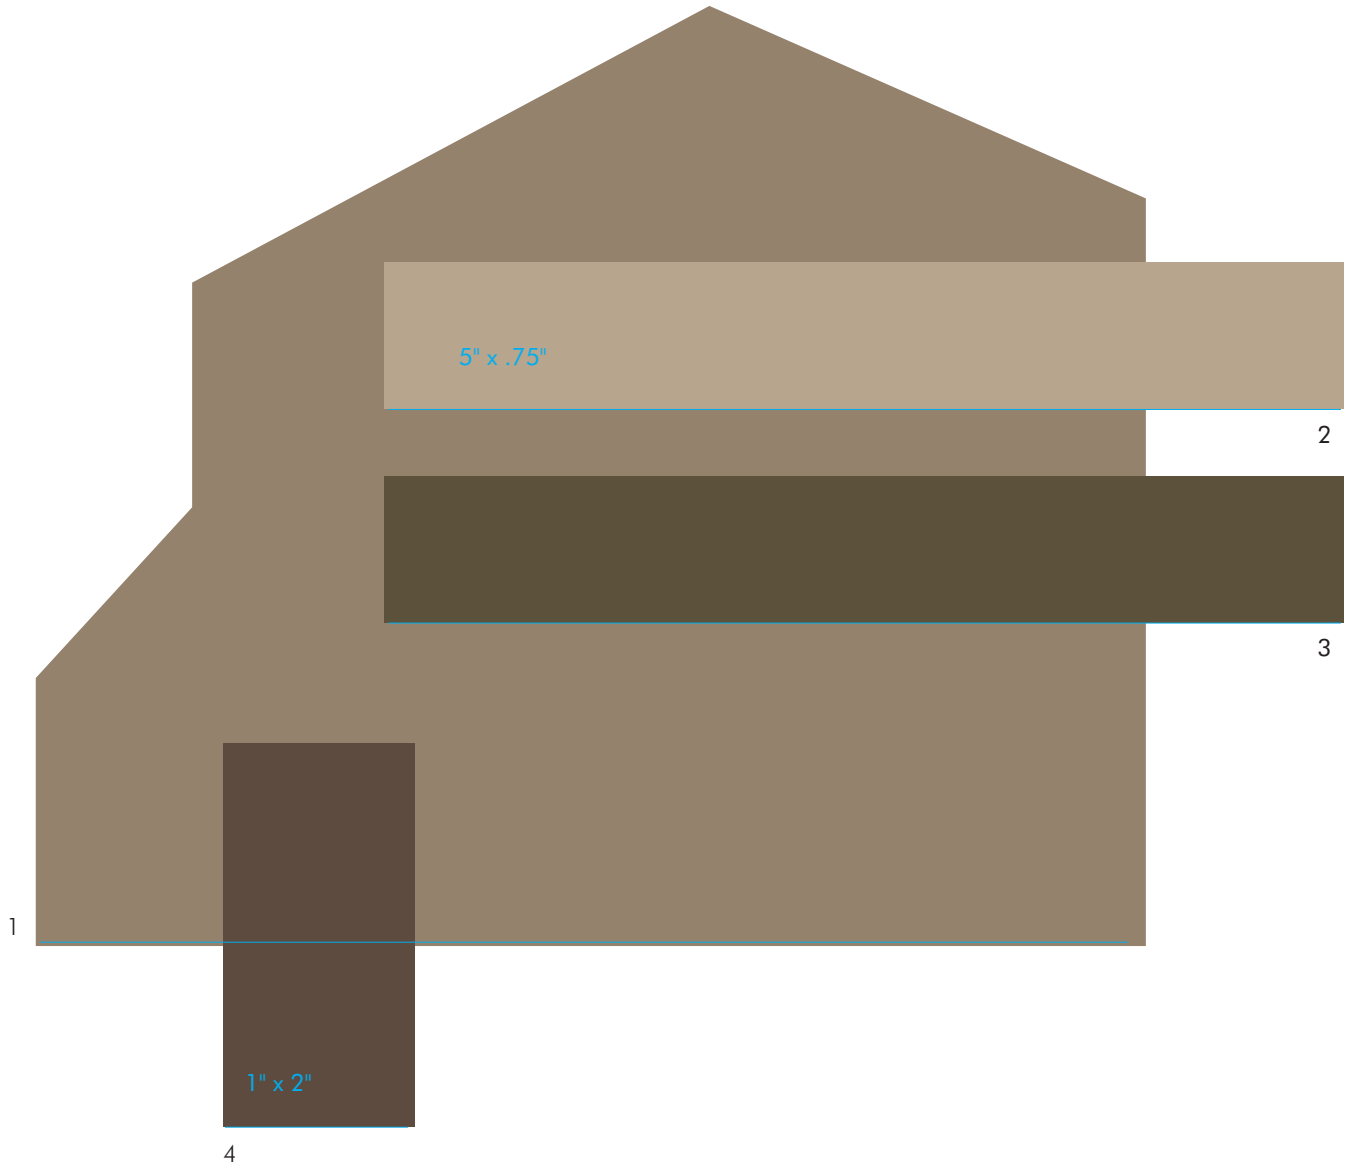

Tallyn's Reach 27

**THE
FINISHING
TOUCH™**

13-04-1133

The Sherwin-Williams /Duron color numbers reference paint colors which approximate as close as possible, to the corresponding vinyl related products and or actual paint colors.

Tallyn's Reach

1 Body	Resort Tan	SW 7550
2 Trim	Outerbanks	SW 7534
3 Fascia	Best Bronze	SW 6160
4 Accent	Rookwood Dark Brown	SW 2808