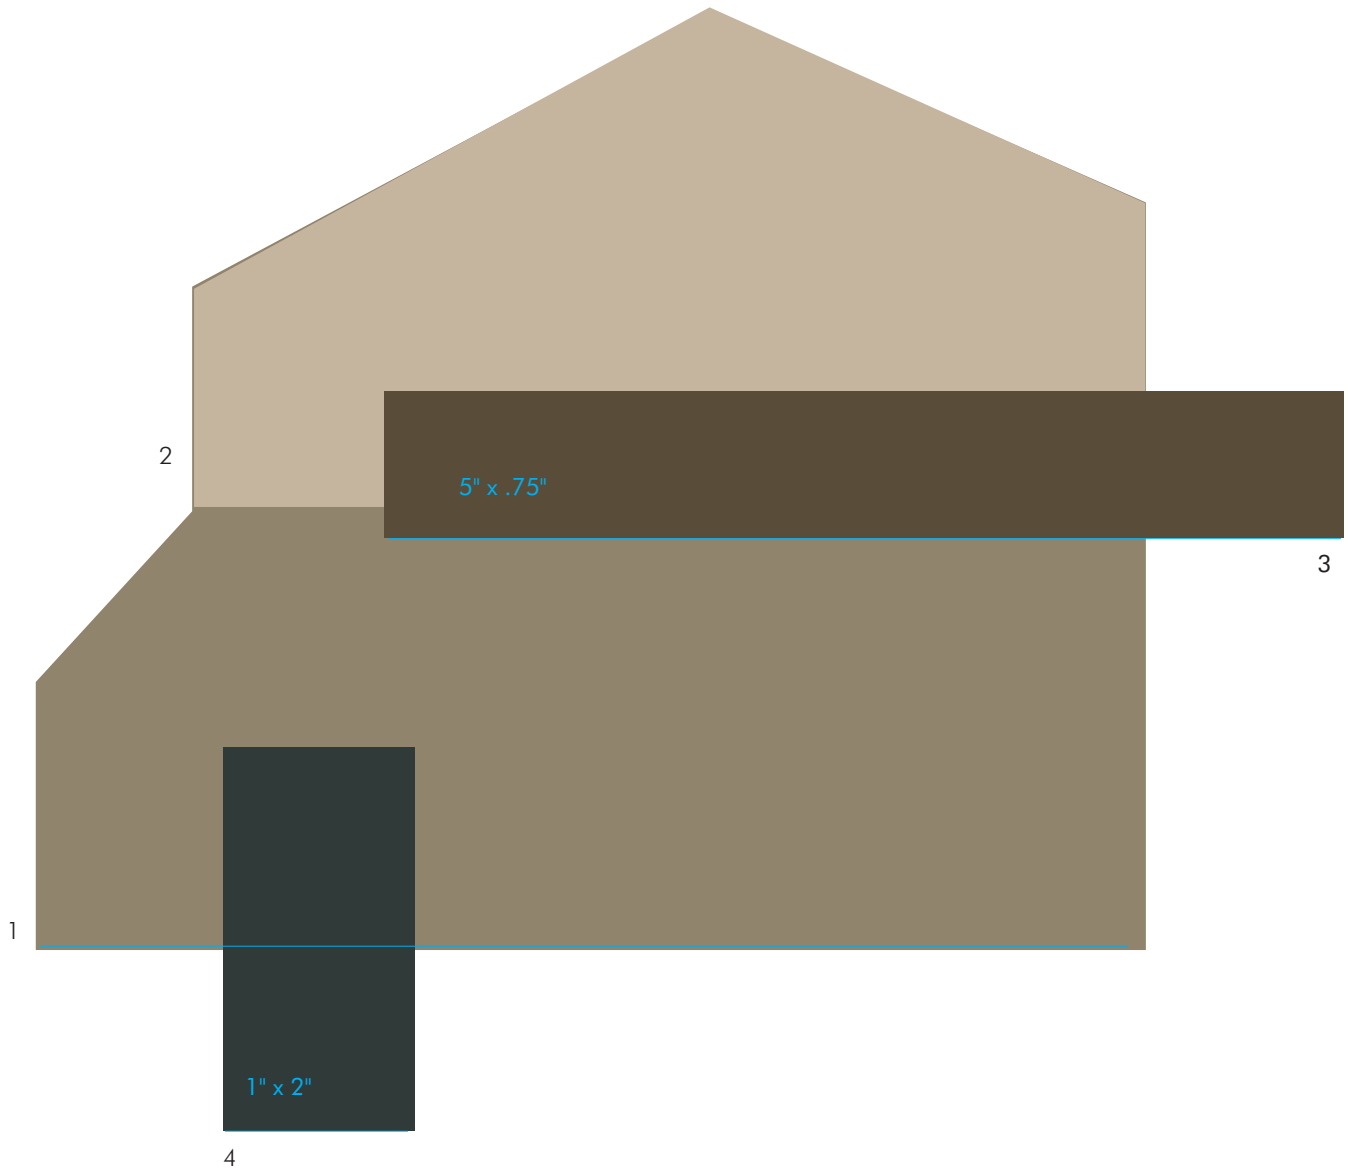

Tallyn's Reach 9

13-04-1133

The Sherwin-Williams /Duron color numbers reference paint colors which approximate as close as possible, to the corresponding vinyl related products and or actual paint colors.

Tallyn's Reach

1 Body 1	Quiver Tan	SW 6151
2 Body 2	Windsor Greige	SW 7528
3 Trim	Status Bronze	SW 7034
4 Accent	Rookwood Shutter Green	SW 2809