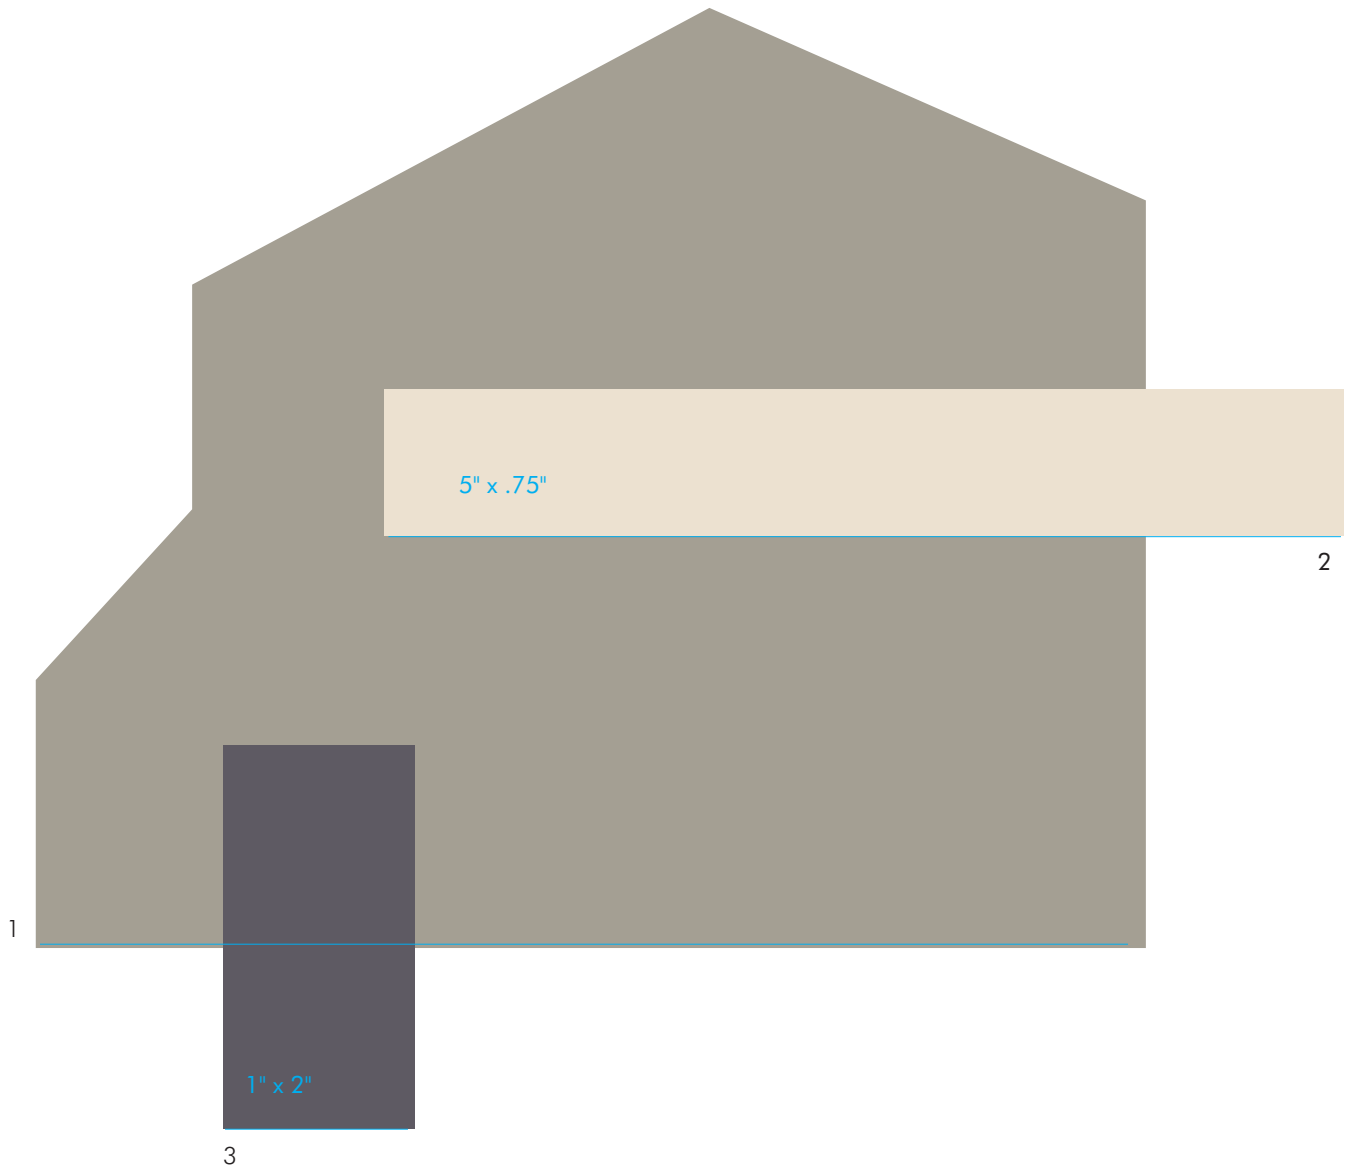

Tallyn's Reach 34

**THE
FINISHING
TOUCH™**

13-04-1133

The Sherwin-Williams /Duron color numbers reference paint colors which approximate as close as possible, to the corresponding vinyl related products and or actual paint colors.

Tallyn's Reach

1 Body	Rushing River	SW 7746
2 Trim	Casa Blanca	SW 7571
3 Accent	Midnight	SW 6264