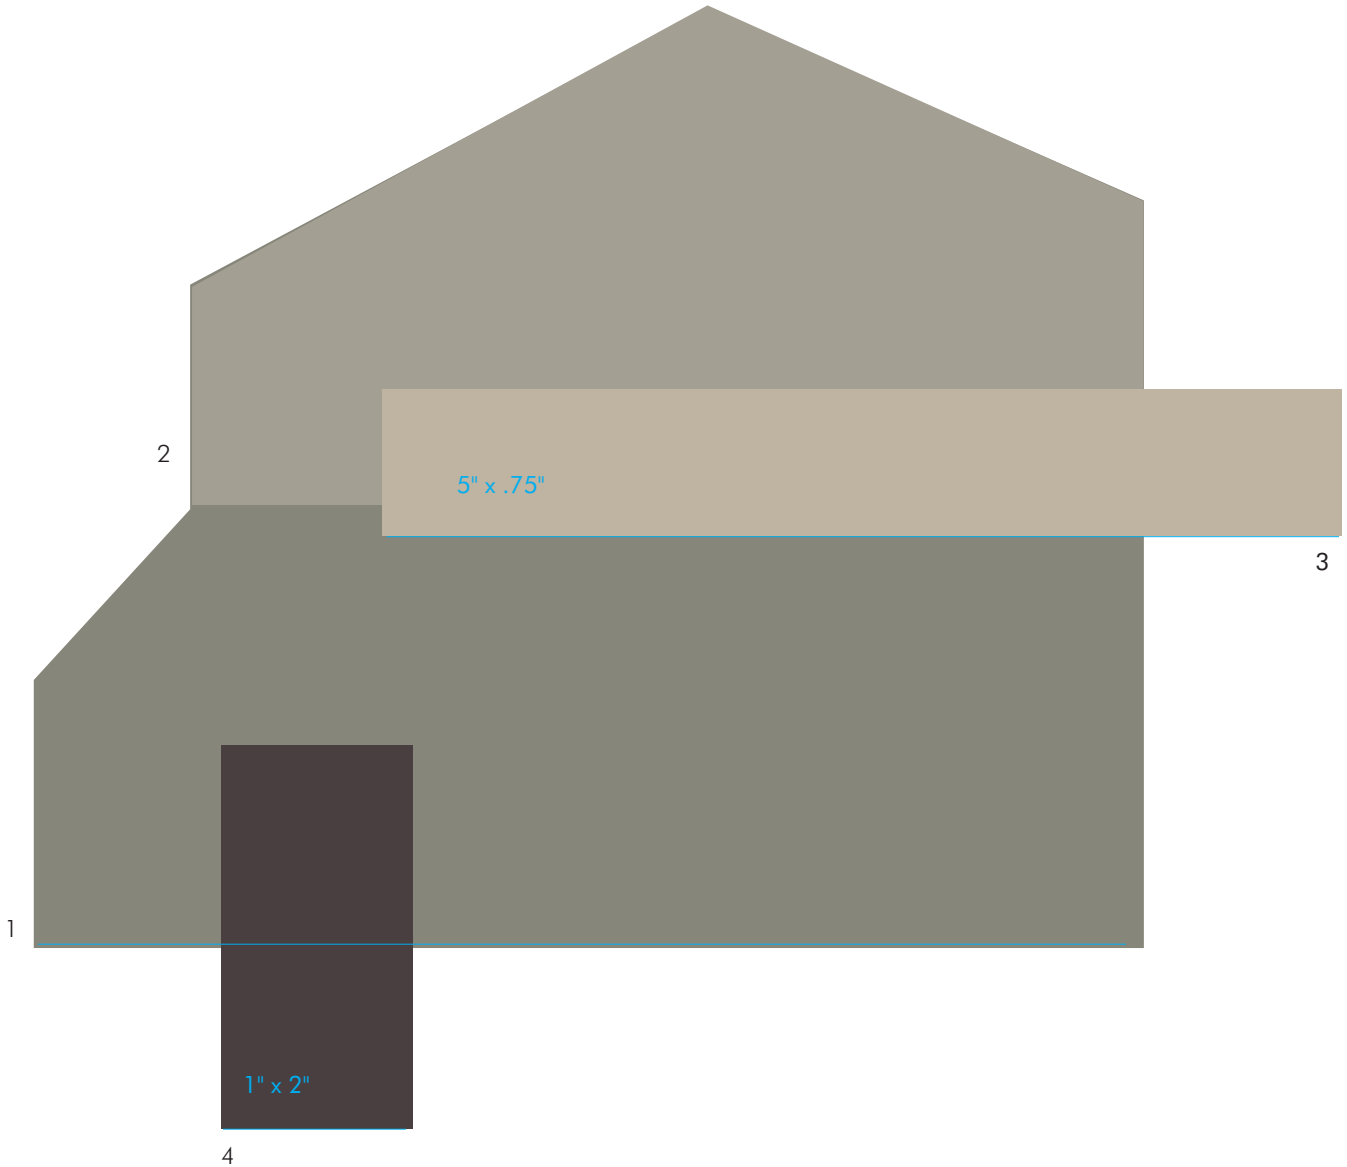

Tallyn's Reach 2

**THE
FINISHING
TOUCH™**

13-04-1133

The Sherwin-Williams /Duron color numbers reference paint colors which approximate as close as possible, to the corresponding vinyl related products and or actual paint colors.

Tallyn's Reach

1 Body 1	Mountain Road	SW 7743
2 Body 2	Rushing River	SW 7746
3 Trim	Balanced Beige	SW 7037
4 Accent	Raisin	SW 7630