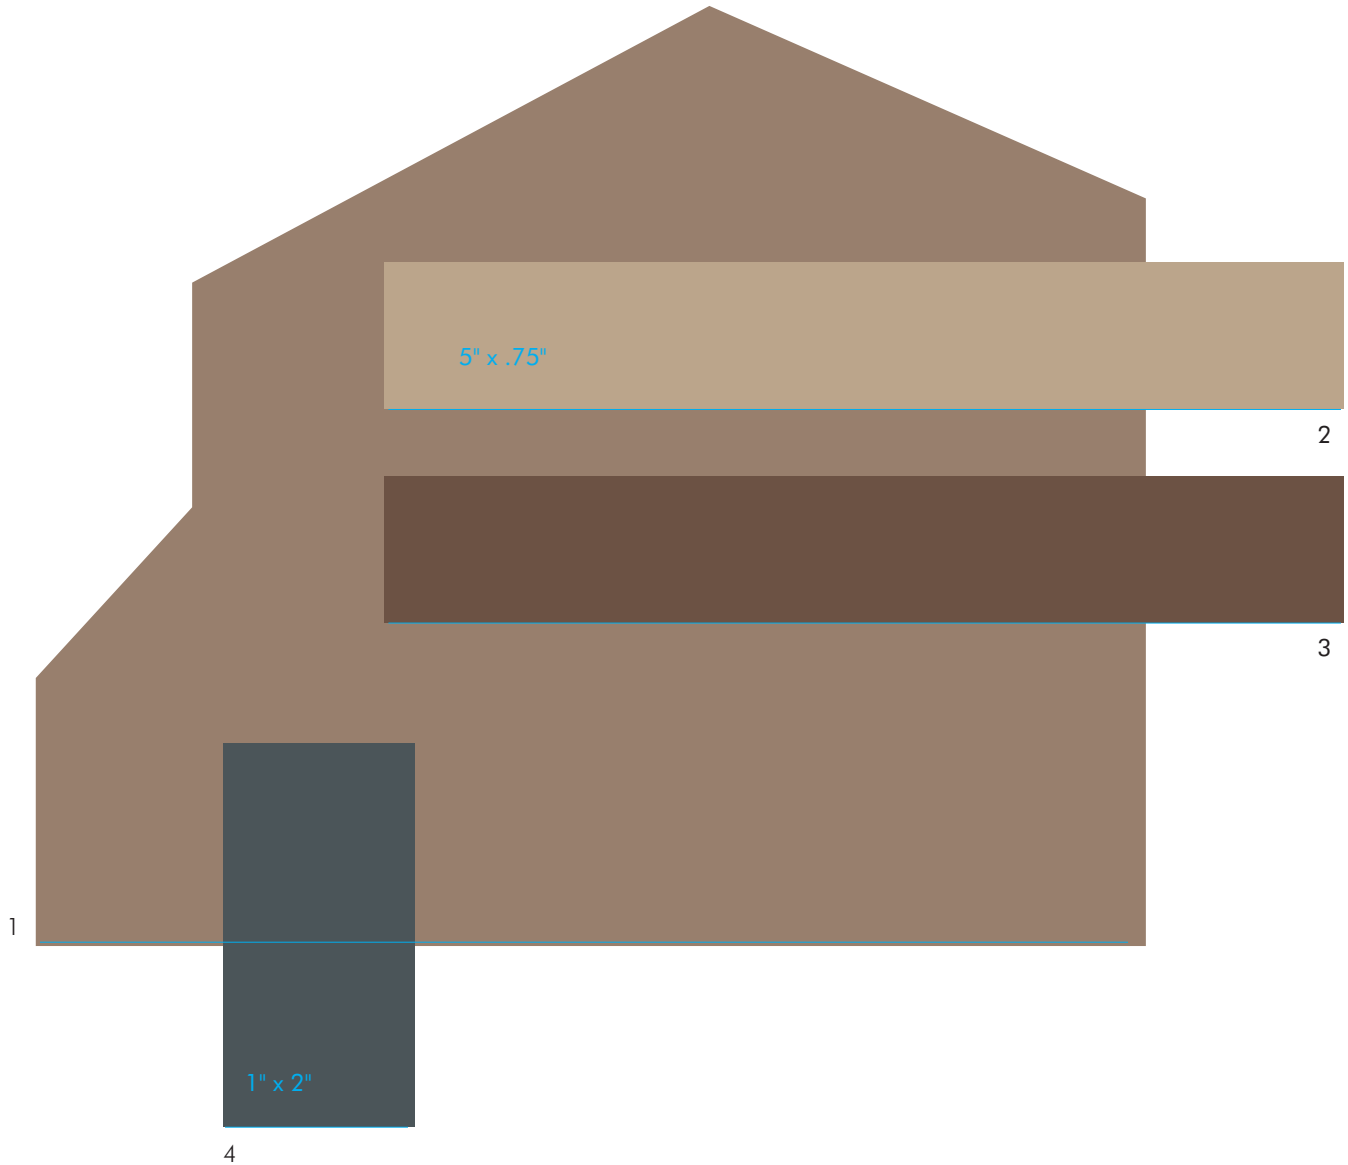

Tallyn's Reach 30

13-04-1133

The Sherwin-Williams /Duron color numbers reference paint colors which approximate as close as possible, to the corresponding vinyl related products and or actual paint colors.

Tallyn's Reach

1 Body	Mocha	SW 6067
2 Trim	Sands of Time	SW 6101
3 Fascia	Plantation Brown	SW 7520
4 Accent	Mount Etna	SW 7625