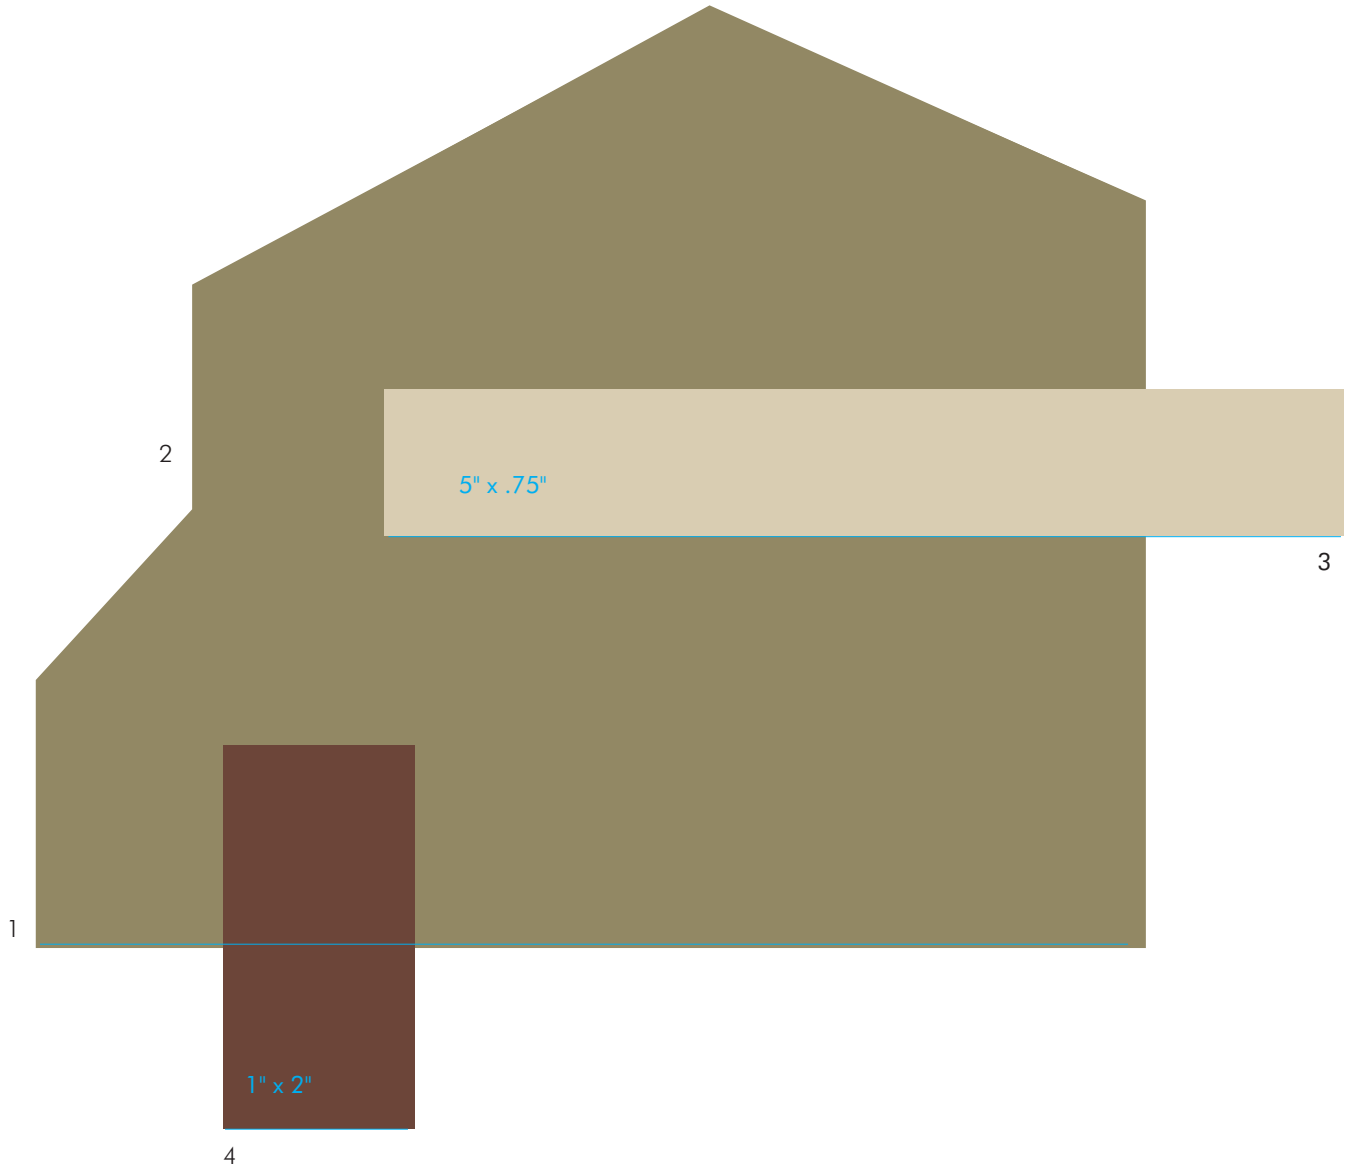

Tallyn's Reach 7

**THE
FINISHING
TOUCH™**

13-04-1133

The Sherwin-Williams /Duron color numbers reference paint colors which approximate as close as possible, to the corresponding vinyl related products and or actual paint colors.

Tallyn's Reach

1 Body 1	Renwick Olive	SW 2815
2 Body 2	Renwick Olive	SW 2815
3 Trim	Softer Tan	SW 6141
4 Accent	Aurora Brown	SW 2837