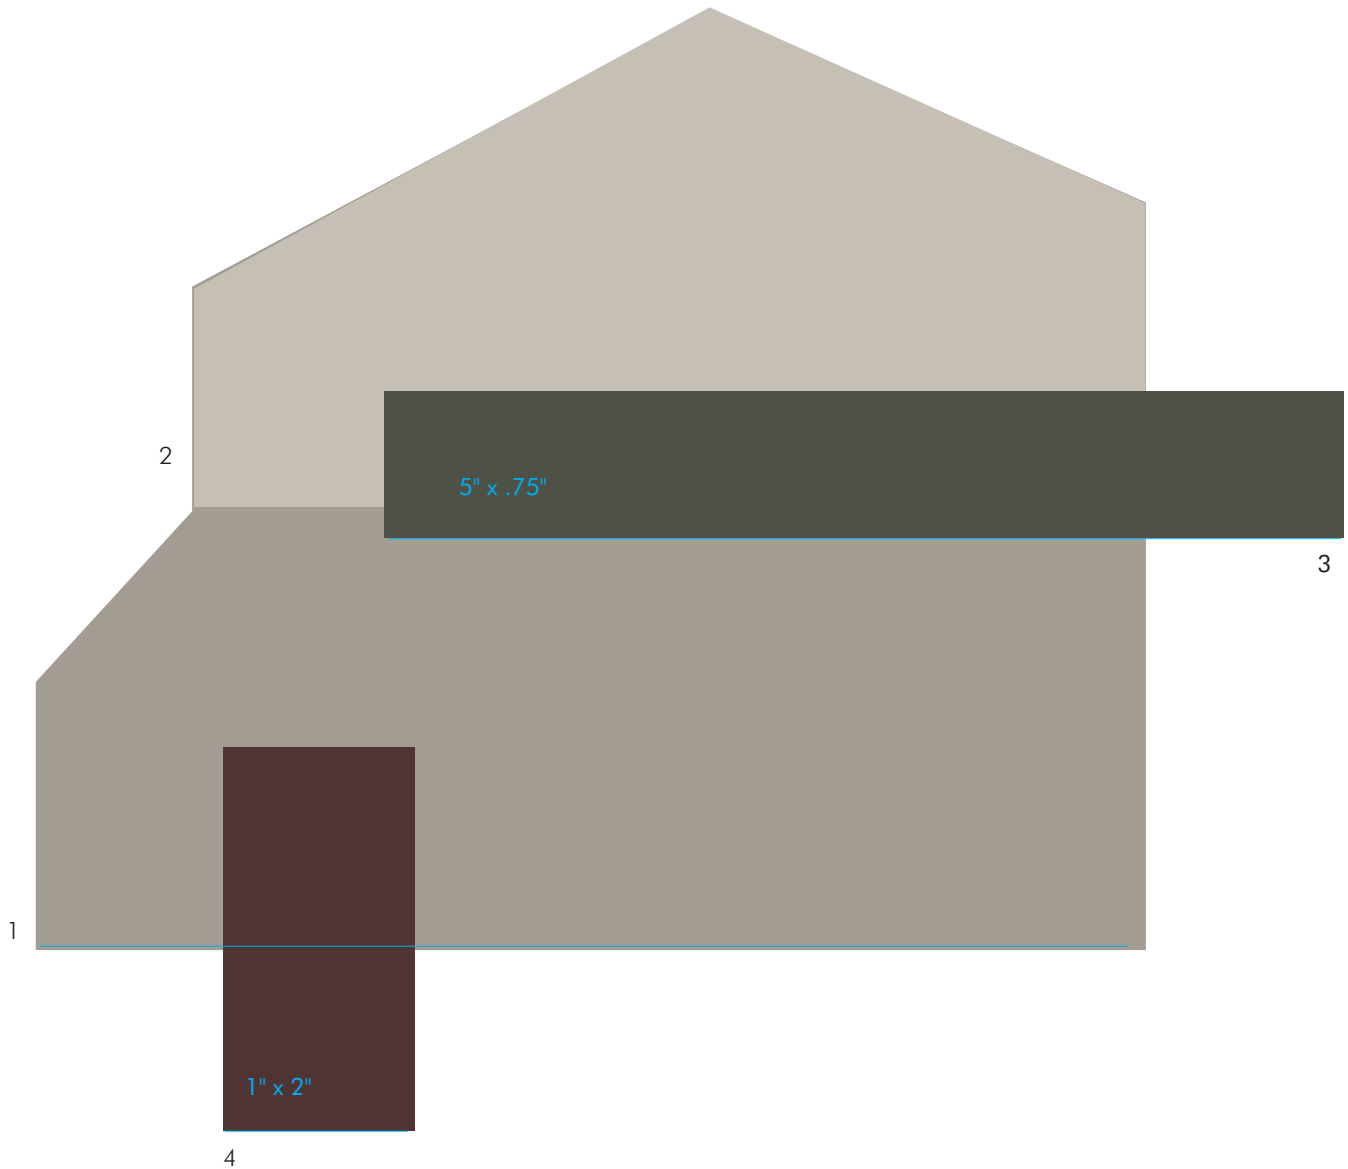

Tallyn's Reach 10

13-04-1133

The Sherwin-Williams /Duron color numbers reference paint colors which approximate as close as possible, to the corresponding vinyl related products and or actual paint colors.

Tallyn's Reach

1 Body 1	Pavestone	SW 7642
2 Body 2	Collonade Gray	SW 7641
3 Trim	Shade-Grown	SW 6188
4 Accent	Marooned	SW 6020