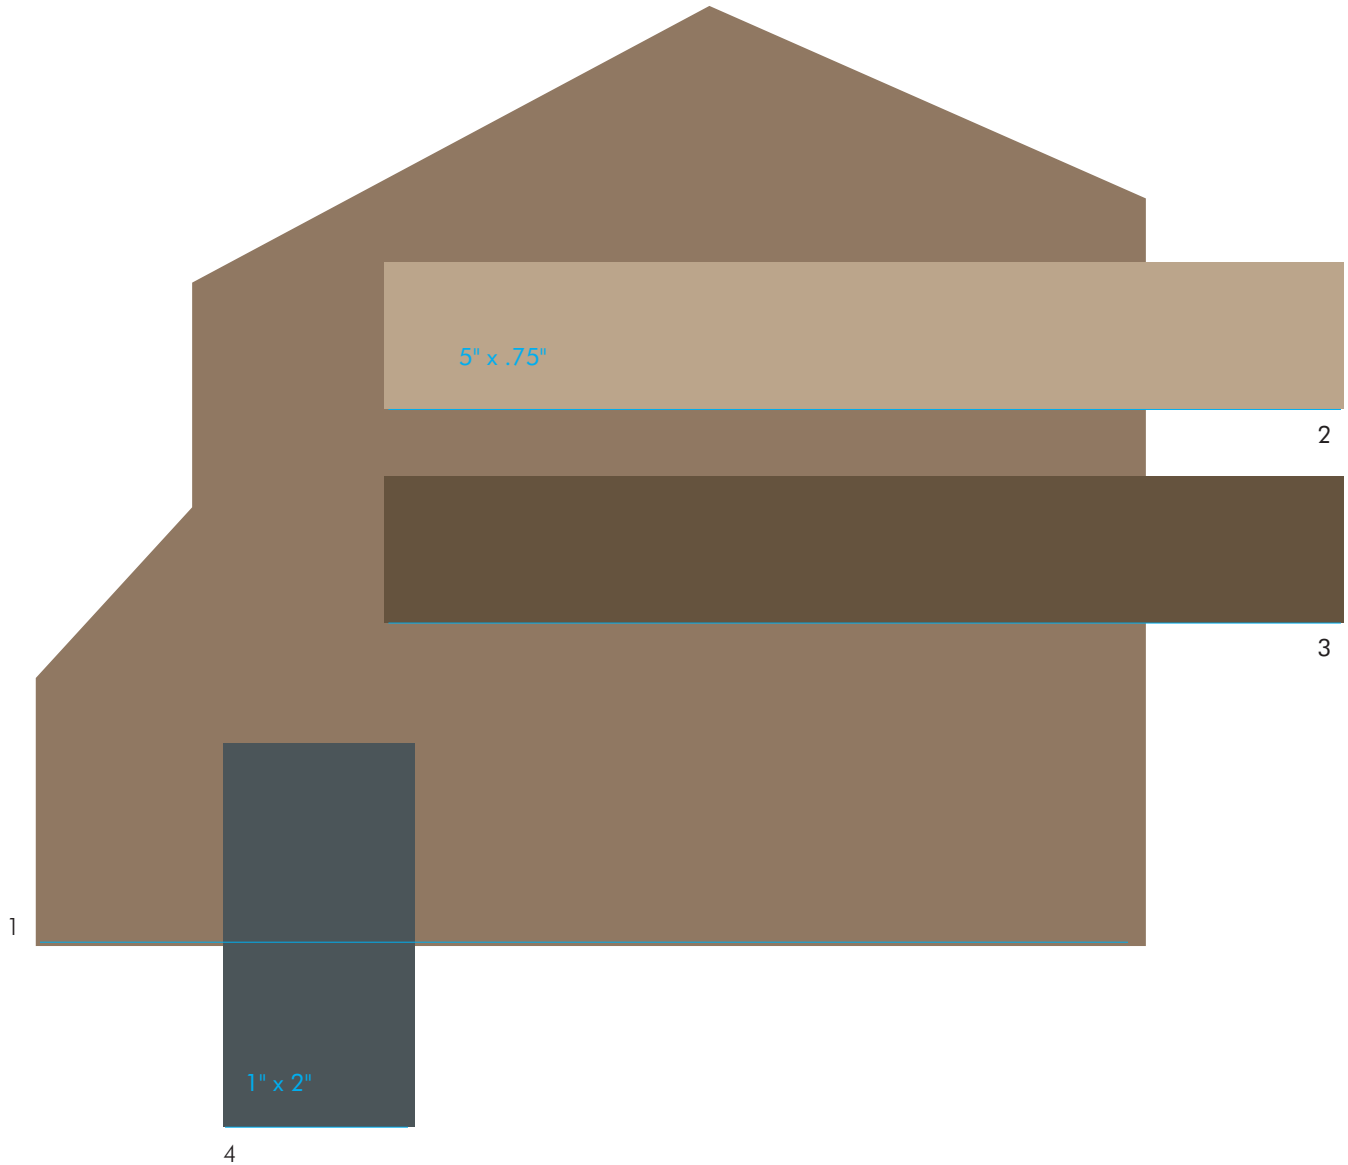

Tallyn's Reach 26

13-04-1133

The Sherwin-Williams /Duron color numbers reference paint colors which approximate as close as possible, to the corresponding vinyl related products and or actual paint colors.

Tallyn's Reach

1 Body	Nuthatch	SW 6088
2 Trim	Sands of Time	SW 6101
3 Fascia	Kaffee	SW 6104
4 Accent	Mount Etna	SW 7625