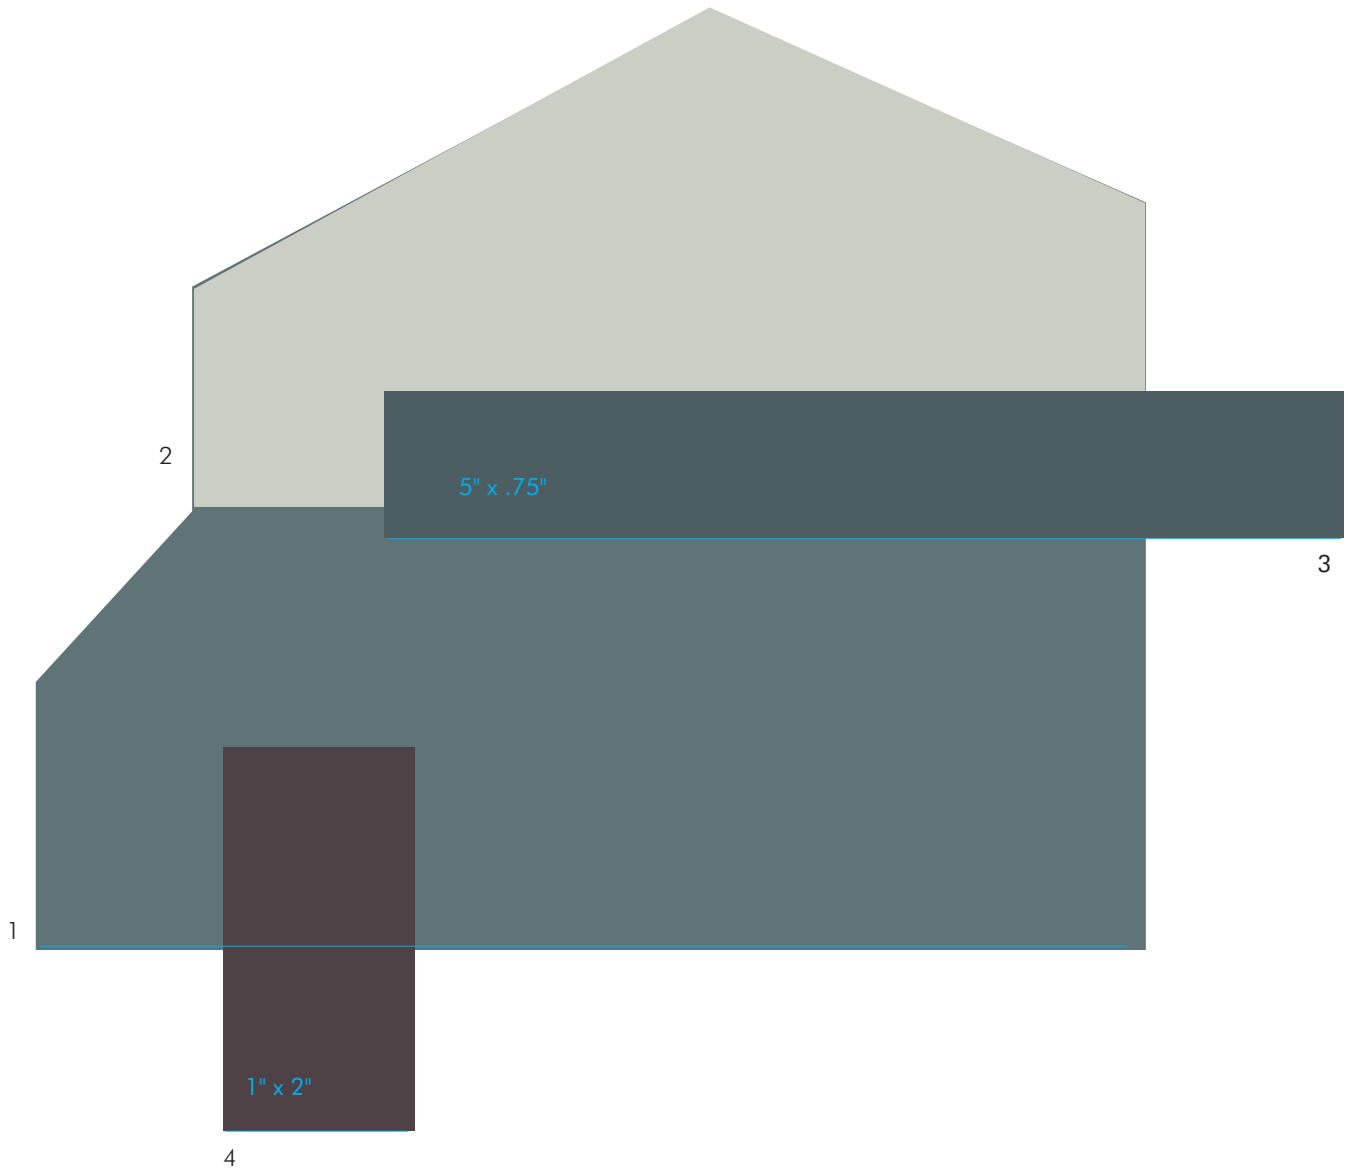

Tallyn's Reach 6

**THE
FINISHING
TOUCH™**

13-04-1133

The Sherwin-Williams /Duron color numbers reference paint colors which approximate as close as possible, to the corresponding vinyl related products and or actual paint colors.

Tallyn's Reach

1 Body 1	Riverway	SW 6222
2 Body 2	Pearl Gray	SW 0052
3 Trim	Still Water	SW 6223
4 Accent	Plum Brown	SW 6272