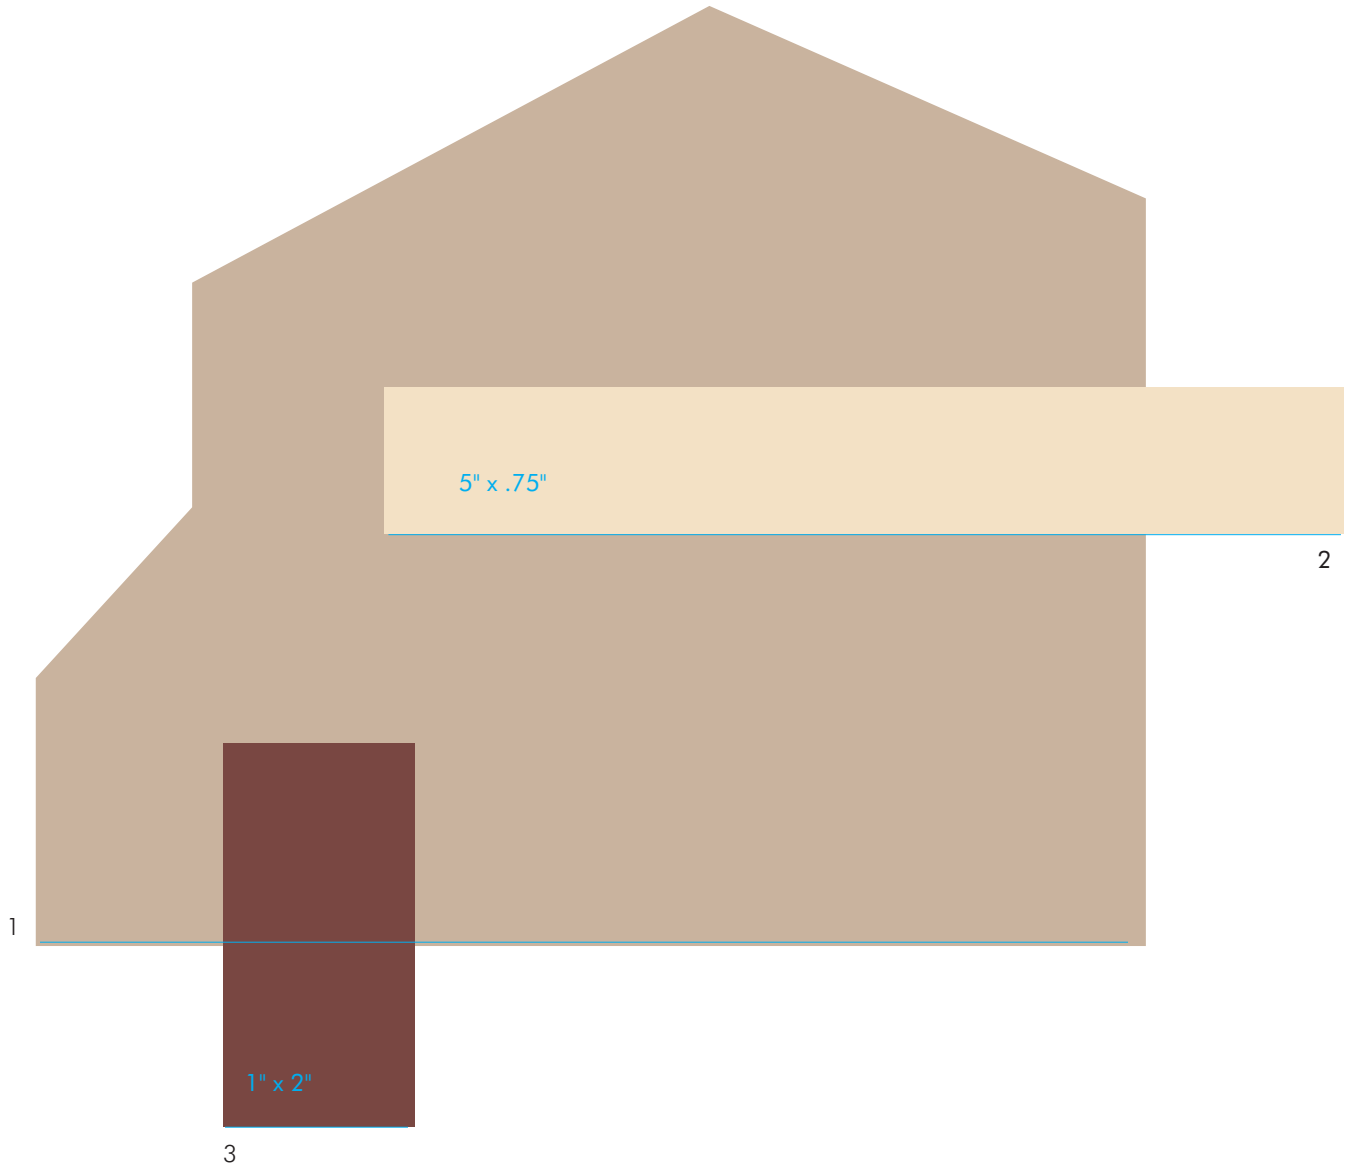

Tallyn's Reach 40

13-04-1133

The Sherwin-Williams /Duron color numbers reference paint colors which approximate as close as possible, to the corresponding vinyl related products and or actual paint colors.

Tallyn's Reach

1 Body	Beach House	SW 7518
2 Trim	Buff	SW 7683
3 Accent	Rustic Red	SW 7593