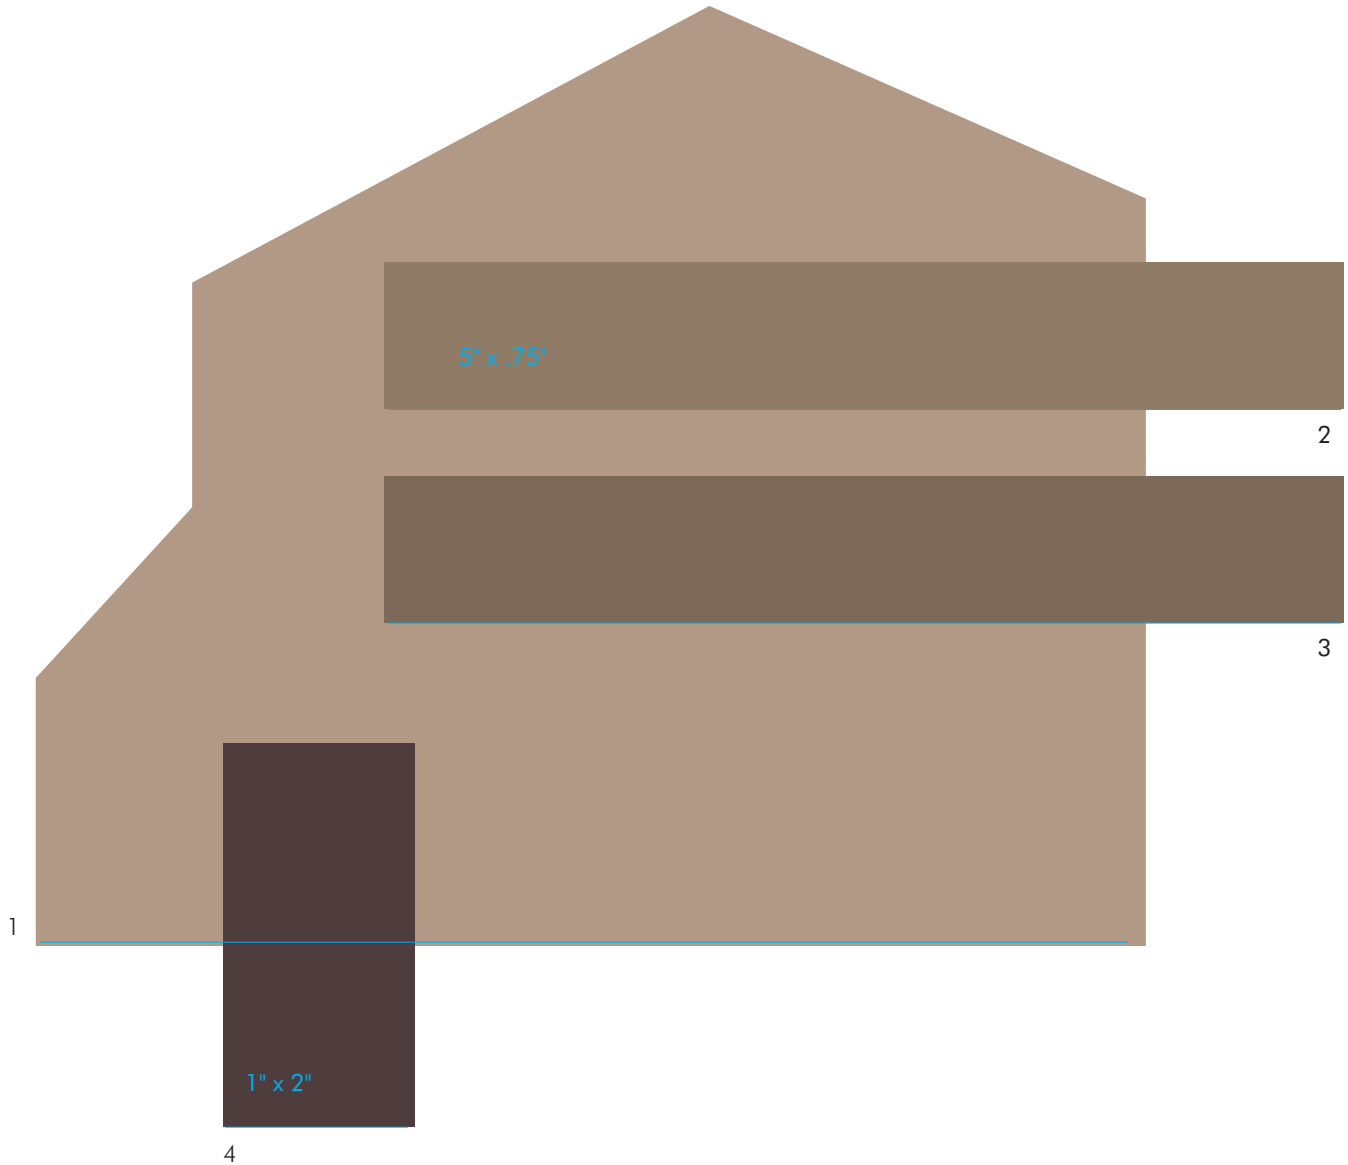

Tallyn's Reach 29

**THE
FINISHING
TOUCH™**

13-04-1133

The Sherwin-Williams /Duron color numbers reference paint colors which approximate as close as possible, to the corresponding vinyl related products and or actual paint colors.

Tallyn's Reach

1 Body	Mexican Sand	SW 7519
2 Trim	Down Home	SW 6081
3 Fascia	Cobble Brown	SW 6082
4 Accent	Bitter Chocolate	SW 6013