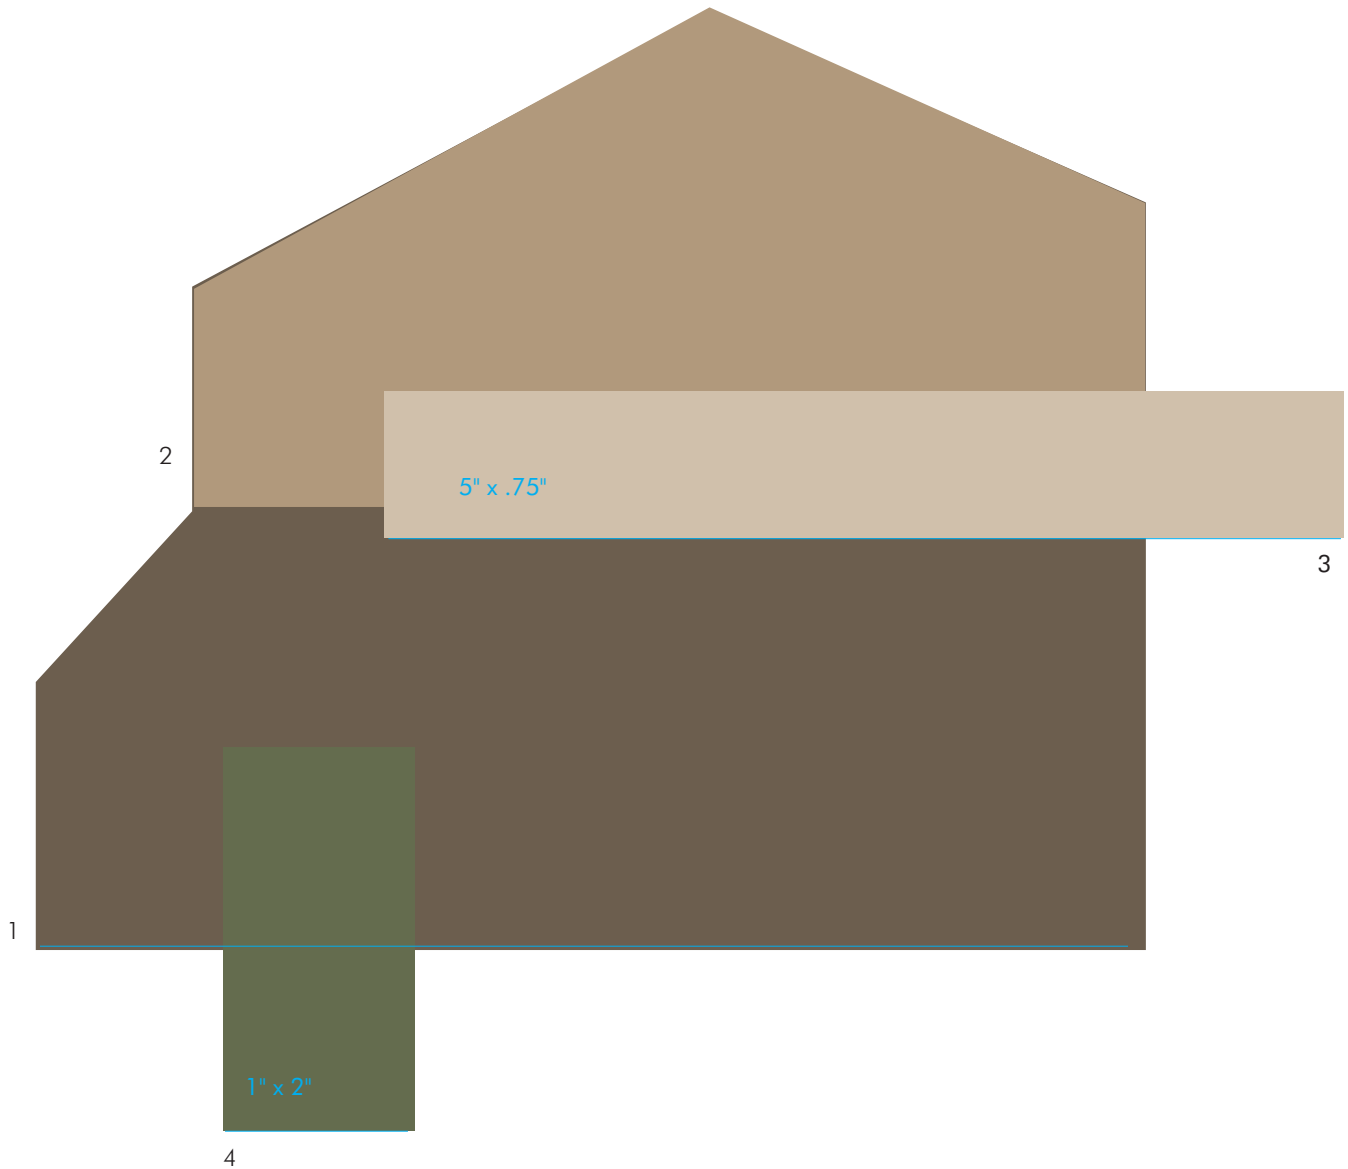

Tallyn's Reach 3

13-04-1133

The Sherwin-Williams /Duron color numbers reference paint colors which approximate as close as possible, to the corresponding vinyl related products and or actual paint colors.

Tallyn's Reach

1 Body 1	Pier	SW 7545
2 Body 2	Artisan Tan	SW 7540
3 Trim	Nantucket Dune	SW 7527
4 Accent	Oakmoss	SW 6180