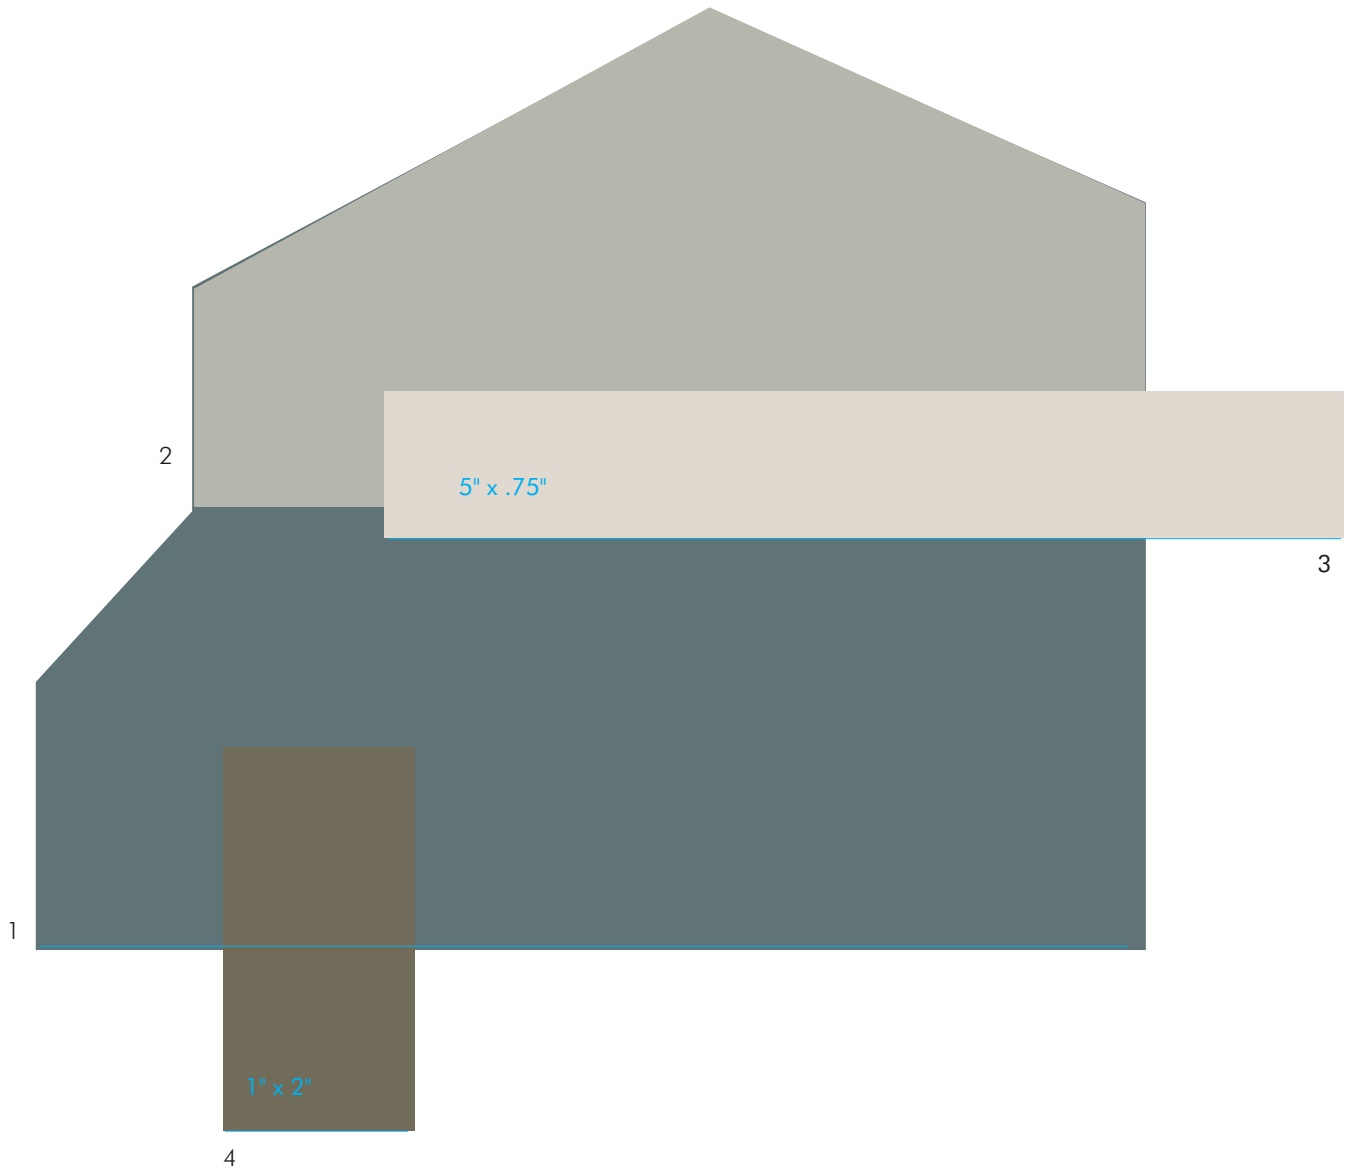

Tallyn's Reach 8

**THE
FINISHING
TOUCH™**

13-04-1133

The Sherwin-Williams /Duron color numbers reference paint colors which approximate as close as possible, to the corresponding vinyl related products and or actual paint colors.

Tallyn's Reach

1 Body 1	Riverway	SW 6222
2 Body 2	Sensible Hue	SW 6198
3 Trim	Egret White	SW 7570
4 Accent	Cocoon	SW 6173