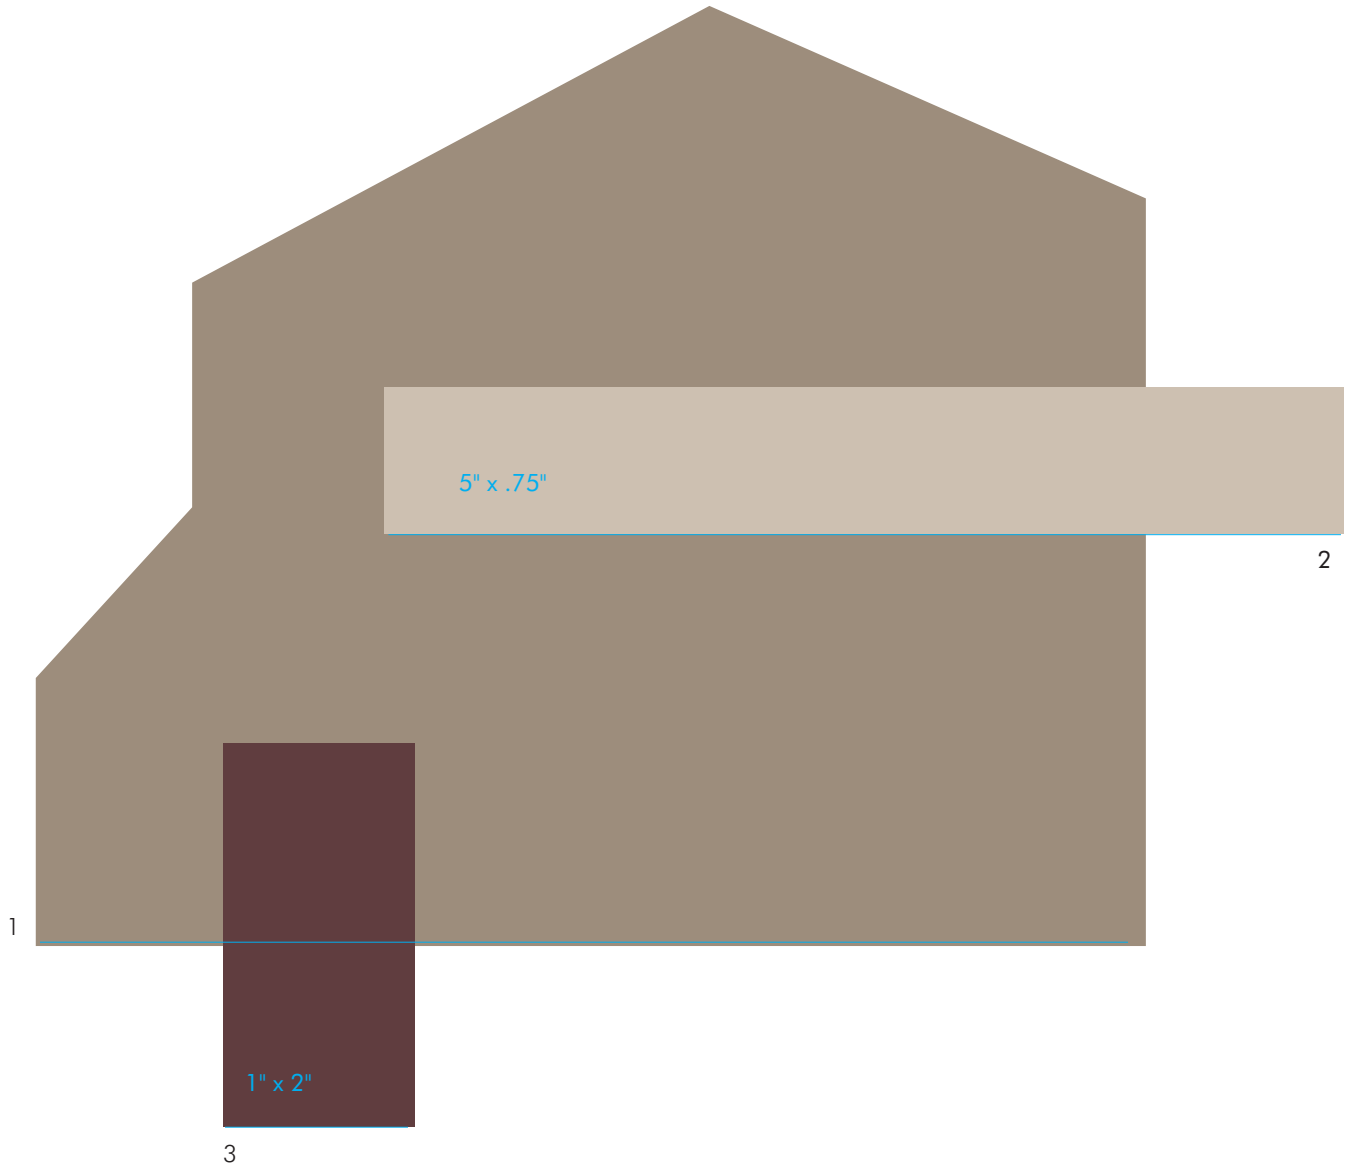

Tallyn's Reach 39

13-04-1133

The Sherwin-Williams /Duron color numbers reference paint colors which approximate as close as possible, to the corresponding vinyl related products and or actual paint colors.

Tallyn's Reach

1 Body	Tavern Taupe	SW 7508
2 Trim	Bungalow Beige	SW 7511
3 Accent	Cordovan	SW 6027